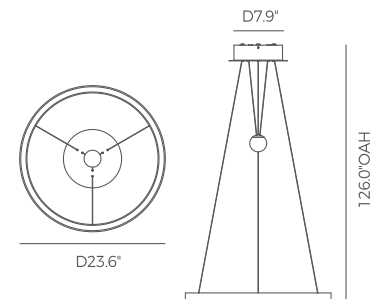

PP121546

COSIMA

DETAILS

Material: Aluminum + Steel	Color Temp.: 3000K
Lamp Shade: Acrylic	CRI (Ra): ≥90
Finishing: Painting	LED Rated Life: ≈50,000 Hours
	Dimming: 100%-10%

Dimmable with ELV or TRIAC Dimmer (Not Included)

ITEM NO.	PP121546
Wattage:	27W
Voltage:	100-120V
Size:	23.6" Dia. x 126.0" OAH
Estimated Lumens:	2400
Estimated Delivered Lumens:	670