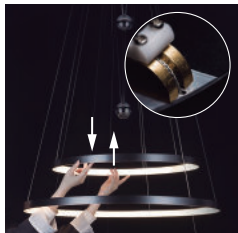

Cantilever System