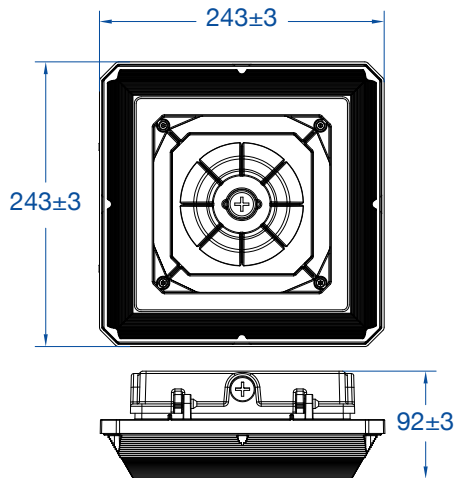

MS04-MW-TW-DC

HB01R

TECHNICAL DATA

LIGHT SPECIFICATIONS

Lumens	9,558 lm
Efficacy	129.24 lm/W
CCT	4000K
CRI	>80
Beam Angle	170°
Dimmable	0-10V
L70 Life	>54,000 hrs
Warranty	5-year

APPROVALS AND LISTINGS

cUL	E482965
DLC Premium	PLJAGRACX7NC

DIMENSIONAL DRAWING

ELECTRICAL

Wattage	75W
Voltage	120-347V
Surge Protection	6kV
Auxiliary Output	12V
Power Factor	>0.9
THD	<20%
Operating Temp	-40 to 50°C

CONSTRUCTION

Housing	Die-cast Aluminum
Finish	Powder-Coat
Finish Colour	White
Lens	Polycarbonate
IP Rating	IP65 (Wet Location)

DIMENSIONS AND WEIGHTS

Fixture Net Weight	2.4 kgs
Fixture Gross Weight	2.6 kgs
Pieces Per Carton	8
Carton Net Weight	19.2 kgs
Carton Gross Weight	20.8 kgs

ACCESSORIES (Sold Separately)

MS04-MW-TW-DC	Motion Sensor
HB01R	Motion Sensor Remote