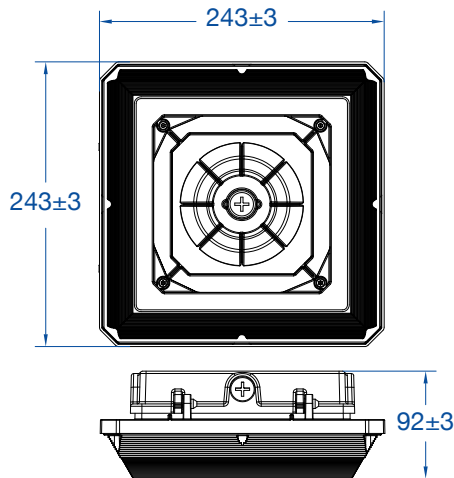

TECHNICAL DATA

LIGHT SPECIFICATIONS

Lumens	5,958 lm
Efficacy	130.37 lm/W
CCT	4000K
CRI	>80
Beam Angle	170°
Dimmable	0-10V
L70 Life	>54,000 hrs
Warranty	5-year

APPROVALS AND LISTINGS

cUL	E482965
DLC Premium	PL8F1N9ML4HC

DIMENSIONAL DRAWING

ELECTRICAL

Wattage	45W
Voltage	120-347V
Surge Protection	6kV
Auxiliary Output	12V
Power Factor	>0.9
THD	<20%
Operating Temp	-40 to 50°C

CONSTRUCTION

Housing	Die-cast Aluminum
Finish	Powder-Coat
Finish Colour	White
Lens	Polycarbonate
IP Rating	IP65 (Wet Location)

DIMENSIONS AND WEIGHTS

Fixture Net Weight	2.4 kgs
Fixture Gross Weight	2.6 kgs
Pieces Per Carton	8
Carton Net Weight	19.2 kgs
Carton Gross Weight	20.8 kgs

ACCESSORIES (Sold Separately)

MS04-MW-TW-DC	Motion Sensor
HB01R	Motion Sensor Remote