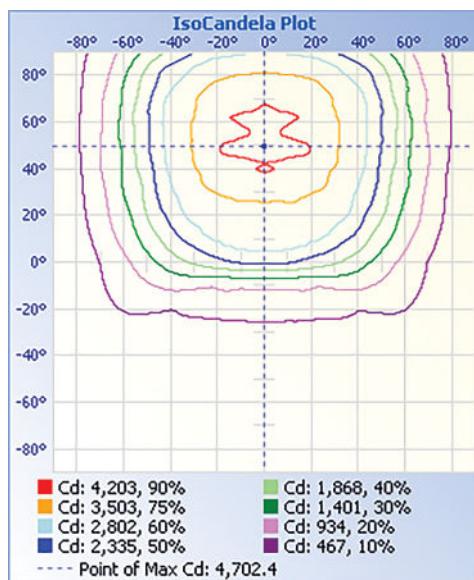

CWP04-WG

CWP04-VISOR

HB01DMS-C

HB01R

TECHNICAL DATA

LIGHT SPECIFICATIONS

Lumens	11,071 lm
Efficacy	137.5 lm/W
CCT	Tunable 30K/40K/50K
CRI	82
Dimmable	0-10V
L70 Life	50,000 hrs
Warranty	10-year

APPROVALS AND LISTINGS

cUL	E482965
DLC	PL1UW2U7XNOH

ILLUMINANCE AT A DISTANCE

ISOCANDELA PLOT

ELECTRICAL

Wattage	80W
Voltage	120-347V
Power Factor	0.9
THD	15%
Operating Temp	-40 to 50°C

CONSTRUCTION

Housing	Die-Cast Aluminum
Cover	Borosilicate Glass
Finish	Bronze
IP Rating	IP65
Net Weight	3.5 kg
Gross Weight	4.5 kg
Carton Qty	1
Carton Dimensions	397 x 297 x 250 mm