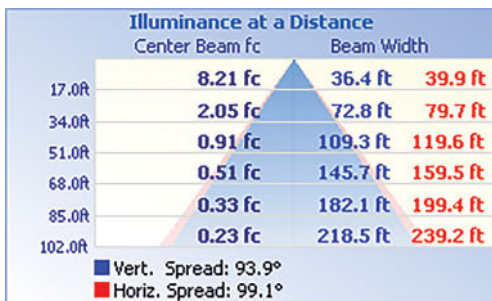

CWP04-WG

CWP04-VISOR

HB01DMS-C

HB01R

TECHNICAL DATA

LIGHT SPECIFICATIONS

Lumens	11,071 lm
Efficacy	137.5 lm/W
CCT	Tunable 30K/40K/50K
CRI	82
Dimmable	0-10V
L70 Life	50,000 hrs
Warranty	10-year

APPROVALS AND LISTINGS

cUL	E482965
DLC	PL1UW2U7XNOH

ILLUMINANCE AT A DISTANCE

ISOCANDELA PLOT

ELECTRICAL

Wattage	80W
Voltage	120-347V
Power Factor	0.9
THD	15%
Operating Temp	-40 to 50°C

CONSTRUCTION

Housing	Die-Cast Aluminum
Cover	Borosilicate Glass
Finish	Bronze
IP Rating	IP65
Net Weight	3.5 kg
Gross Weight	4.5 kg
Carton Qty	1
Carton Dimensions	397 x 297 x 250 mm