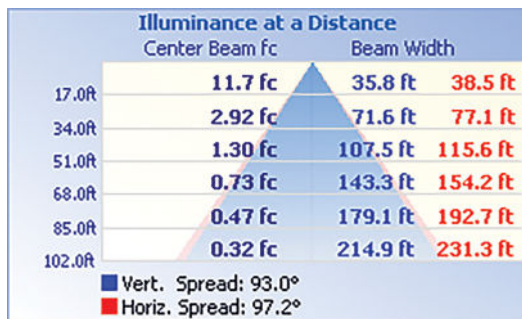

TECHNICAL DATA

LIGHT SPECIFICATIONS

Lumens	16,942 lm
Efficacy	136.7 lm/W
CCT	Tunable 30K/40K/50K
CRI	80
Dimmable	0-10V
L70 Life	50,000 hrs
Warranty	10-year

APPROVALS AND LISTINGS

cUL	E482965
DLC	PLO3IOL9JJ2U

ILLUMINANCE AT A DISTANCE