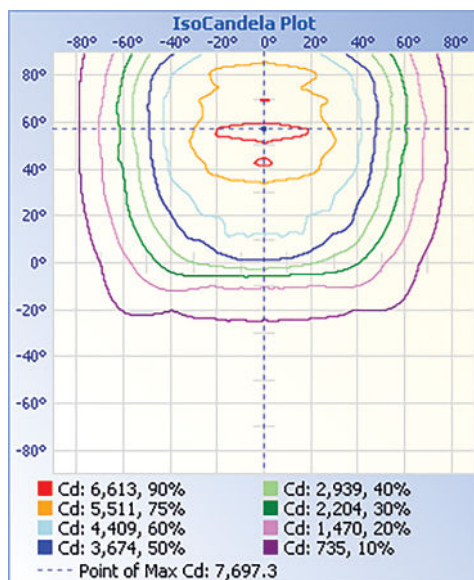

ISOCANDELA PLOT