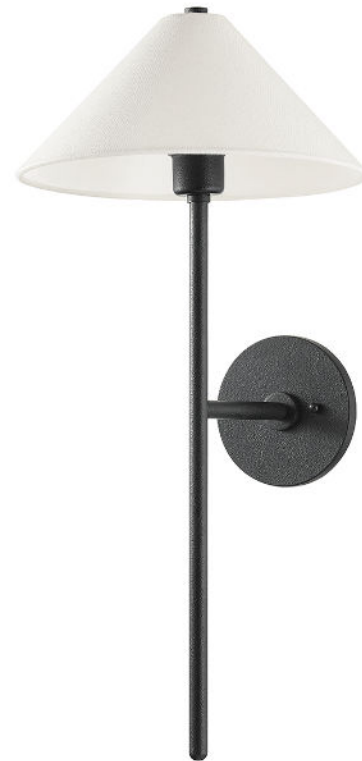

CEDAR

B1726-FOR

Sleek Forged Iron arms draw the eye to three tapered, off-white linen shades, creating a layered effect and giving Cedar its recognizable clean, modern silhouette. The floor lamp's unique tripod base and wavy feet add a touch of softness and unexpected whimsy.

FINISHES

FORGED IRON (FORGED IRON)

DIMENSIONS

Height: 25.75"

Width/Diameter: 12"

Canopy/Backplate: 5.5"

Hanging Type:

Product Weight: 2.2lb

GLASS

Attachment:

Glass 1: Linen

Glass 2:

LAMPING

Bulb 1

Socket: E26 Medium Base

Bulb: A19 • 1 • 8 Watt Max