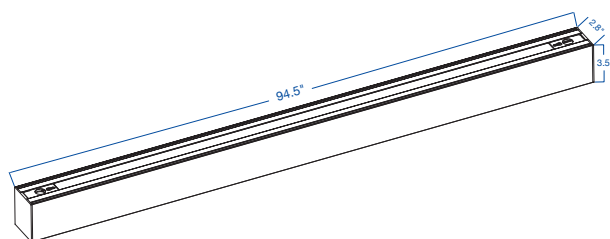

DIMENSIONAL DRAWING

CONNECTORS (Sold Separately)

AL-120-CON-BK	120° Connector (Black)
AL-L-CON-BK	90° Connector (Black)
AL-T-CON-BK	T Connector (Black)
AL-X-CON-BK	X Connector (Black)

NOTE: All Connectors require Connection Kits (AL-C-KIT-BK). Please refer to the connector product sheets to learn more.

DIMENSIONS AND WEIGHTS

Product Dimensions	94.5" x 2.8" x 3.5"
Fixture Weight	12.1 lbs

Carton Qty	1
Carton Gross Weight	13.4 lbs
Carton Dimensions	95.5" x 3" x 3.7"

Master Carton Qty	4
Master Carton Gross Weight	50.7 lbs
Master Carton Dimensions	96.1" x 6.9" x 7.9"