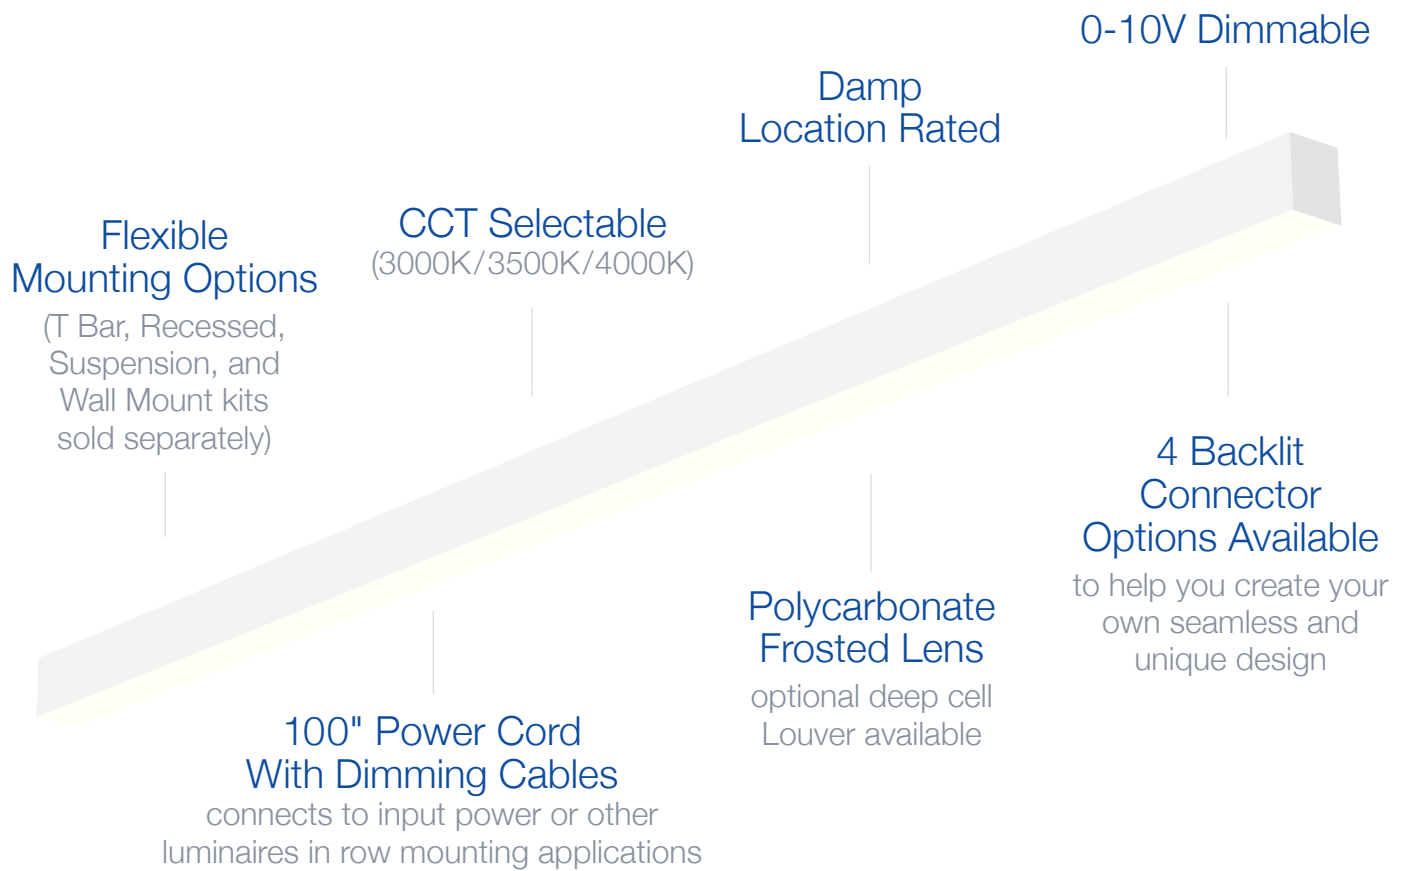

Architectural Linear Strip

80W | CCT Selectable | 120-347V | 8ft

Elevate your space by creating your own custom lighting design
Ideal for use in offices, conference rooms, hallways, educational facilities, and more

TECHNICAL DATA

LIGHT SPECIFICATIONS

Lumens	9,263 lm
Efficacy	112.76 lm/W
CCT	Selectable (30K/35K/40K)
CRI	83
Dimmable	0-10V
L70 Life	>50,000 hrs
Warranty	5-year

APPROVALS AND LISTINGS

cUL	E482965
-----	---------

ELECTRICAL

Wattage	80W
Voltage	120-347V
Current	0.85A
Surge Protection	4kV
Auxiliary Output	N/A
Power Factor	>0.9
THD	6.1%
Operating Temp	-30°C to 40°C

CONSTRUCTION

Power Cord	100"
Housing	Aluminum
Finish Colour	White
Lens	Polycarbonate
IP Rating	IP20 (Damp Location)