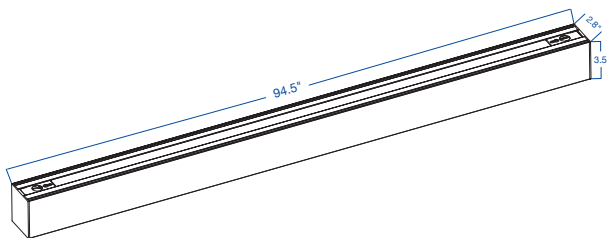

DIMENSIONAL DRAWING

CONNECTORS (Sold Separately)

AL-120-CON	120° Connector
AL-L-CON	90° Connector
AL-T-CON	T Connector
AL-X-CON	X Connector

NOTE: All Connectors require Connection Kits (AL-C-KIT). Please refer to the connector product sheets to learn more.

DIMENSIONS AND WEIGHTS

Product Dimensions	94.5" x 2.8" x 3.5"
Fixture Weight	12.1 lbs
Carton Qty	1
Carton Gross Weight	13.4 lbs
Carton Dimensions	95.5" x 3" x 3.7"
Master Carton Qty	4
Master Carton Gross Weight	50.7 lbs
Master Carton Dimensions	96.1" x 6.9" x 7.9"