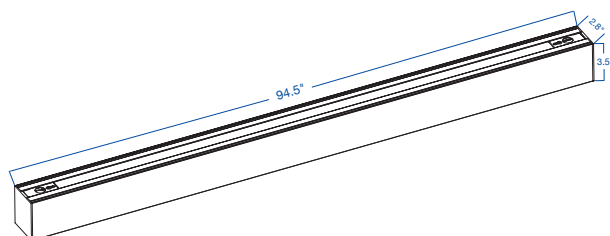

TECHNICAL DATA

LIGHT SPECIFICATIONS

Lumens	9,263 lm
Efficacy	112.76 lm/W
CCT	Selectable (30K/35K/40K)
CRI	83
Dimmable	0-10V
L70 Life	>50,000 hrs
Warranty	5-year

APPROVALS AND LISTINGS

cUL	E482965

DIMENSIONAL DRAWING

CONNECTORS (Sold Separately)

AL-120-CON-BK	120° Connector (Black)
AL-L-CON-BK	90° Connector (Black)
AL-T-CON-BK	T Connector (Black)
AL-X-CON-BK	X Connector (Black)