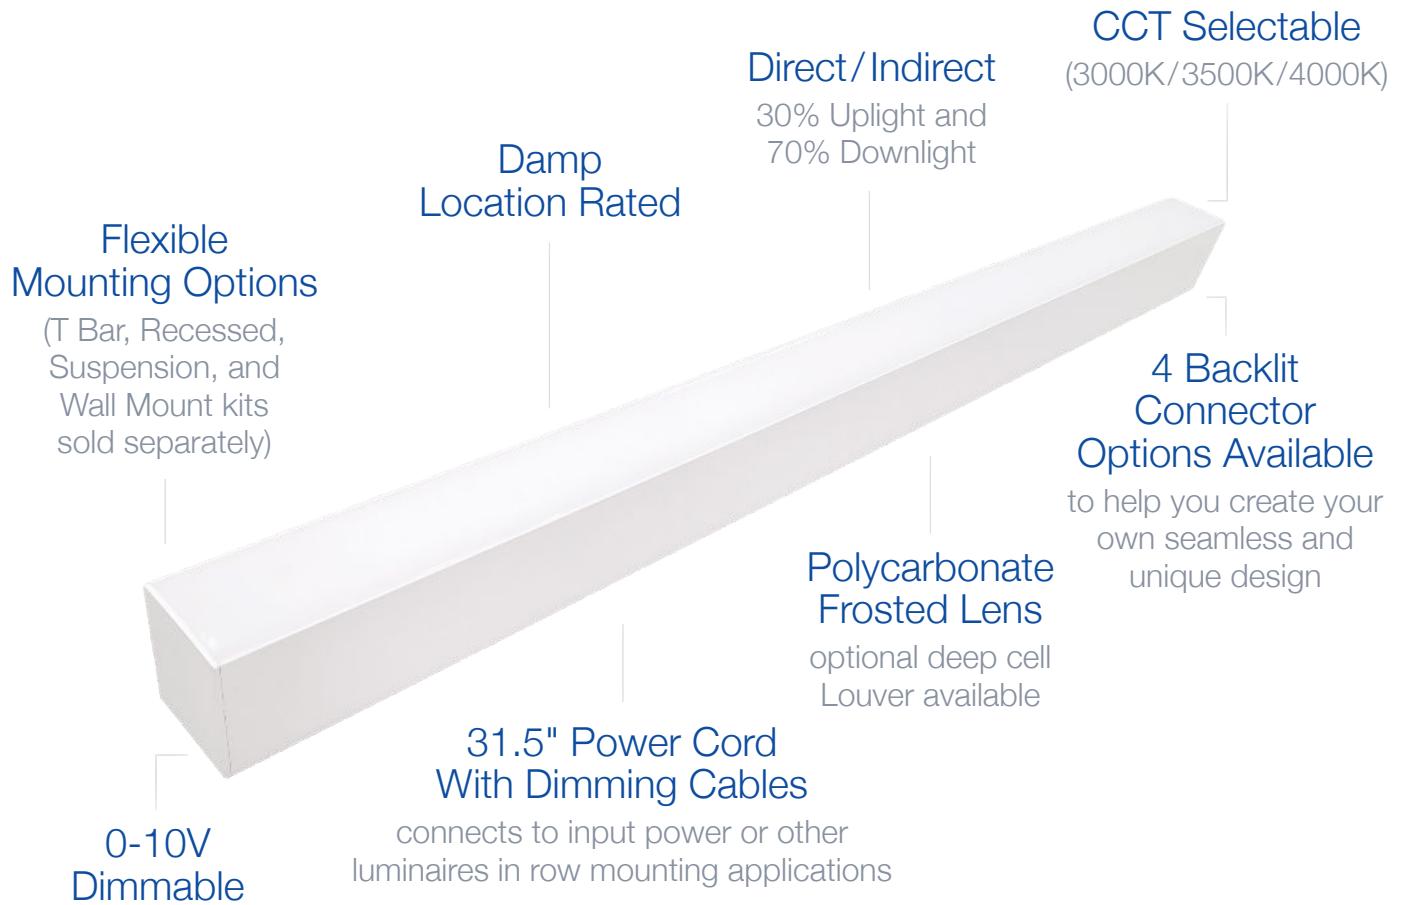

Architectural Linear Strip

40W | CCT Selectable | 120-347V | 4ft

Elevate your space by creating your own custom lighting design
Ideal for use in offices, conference rooms, hallways, educational facilities, and more

TECHNICAL DATA

LIGHT SPECIFICATIONS

Lumens	4,608 lm
Efficacy	111 lm/W
CCT	Selectable (30K/35K/40K)
CRI	83
Dimmable	0-10V
L70 Life	>50,000 hrs
Warranty	5-year

APPROVALS AND LISTINGS

cUL	E482965
-----	---------