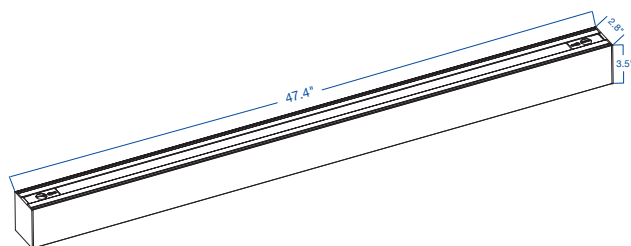

TECHNICAL DATA

LIGHT SPECIFICATIONS

Lumens	4,608 lm
Efficacy	111 lm/W
CCT	Selectable (30K/35K/40K)
CRI	83
Dimmable	0-10V
L70 Life	>50,000 hrs
Warranty	5-year

APPROVALS AND LISTINGS

cUL	E482965
-----	---------

DIMENSIONAL DRAWING

CONNECTORS (Sold Separately)

AL-120-CON	120° Connector
AL-L-CON	90° Connector
AL-T-CON	T Connector
AL-X-CON	X Connector

NOTE: All Connectors require Connection Kits (AL-C-KIT). Please refer to the connector product sheets to learn more.

DIMENSIONS AND WEIGHTS

Product Dimensions	47.4" x 2.8" x 3.5"
Fixture Weight	6.6 lbs

Carton Qty	1
Carton Gross Weight	7.49 lbs
Carton Dimensions	48.2" x 3.7" x 3"

Master Carton Qty	6
Master Carton Gross Weight	41.9 lbs
Master Carton Dimensions	48.2" x 11.8" x 6.9"