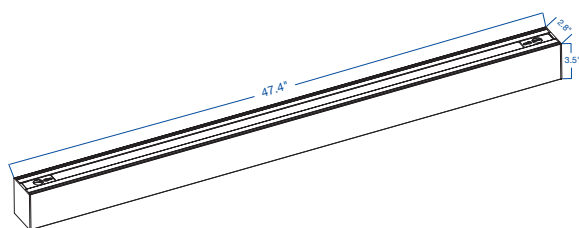

Architectural Linear Strip

40W | CCT Selectable | 120-347V | 4ft

Elevate your space by creating your own custom lighting design
Ideal for use in offices, conference rooms, hallways, educational facilities, and more

TECHNICAL DATA

LIGHT SPECIFICATIONS

Lumens	4,608 lm
Efficacy	111 lm/W
CCT	Selectable (30K/35K/40K)
CRI	83
Dimmable	0-10V
L70 Life	>50,000 hrs
Warranty	5-year

APPROVALS AND LISTINGS

cUL	E482965
-----	---------

DIMENSIONAL DRAWING

CONNECTORS (Sold Separately)

AL-120-CON-BK	120° Connector (Black)
AL-L-CON-BK	90° Connector (Black)
AL-T-CON-BK	T Connector (Black)
AL-X-CON-BK	X Connector (Black)

NOTE: All Connectors require Connection Kits (AL-C-KIT-BK). Please refer to the connector product sheets to learn more.

DIMENSIONS AND WEIGHTS

Product Dimensions	47.4" x 2.8" x 3.5"
Fixture Weight	6.6 lbs

Carton Qty	1
Carton Gross Weight	7.49 lbs
Carton Dimensions	48.2" x 3.7" x 3"

Master Carton Qty	6
Master Carton Gross Weight	41.9 lbs
Master Carton Dimensions	48.2" x 11.8" x 6.9"