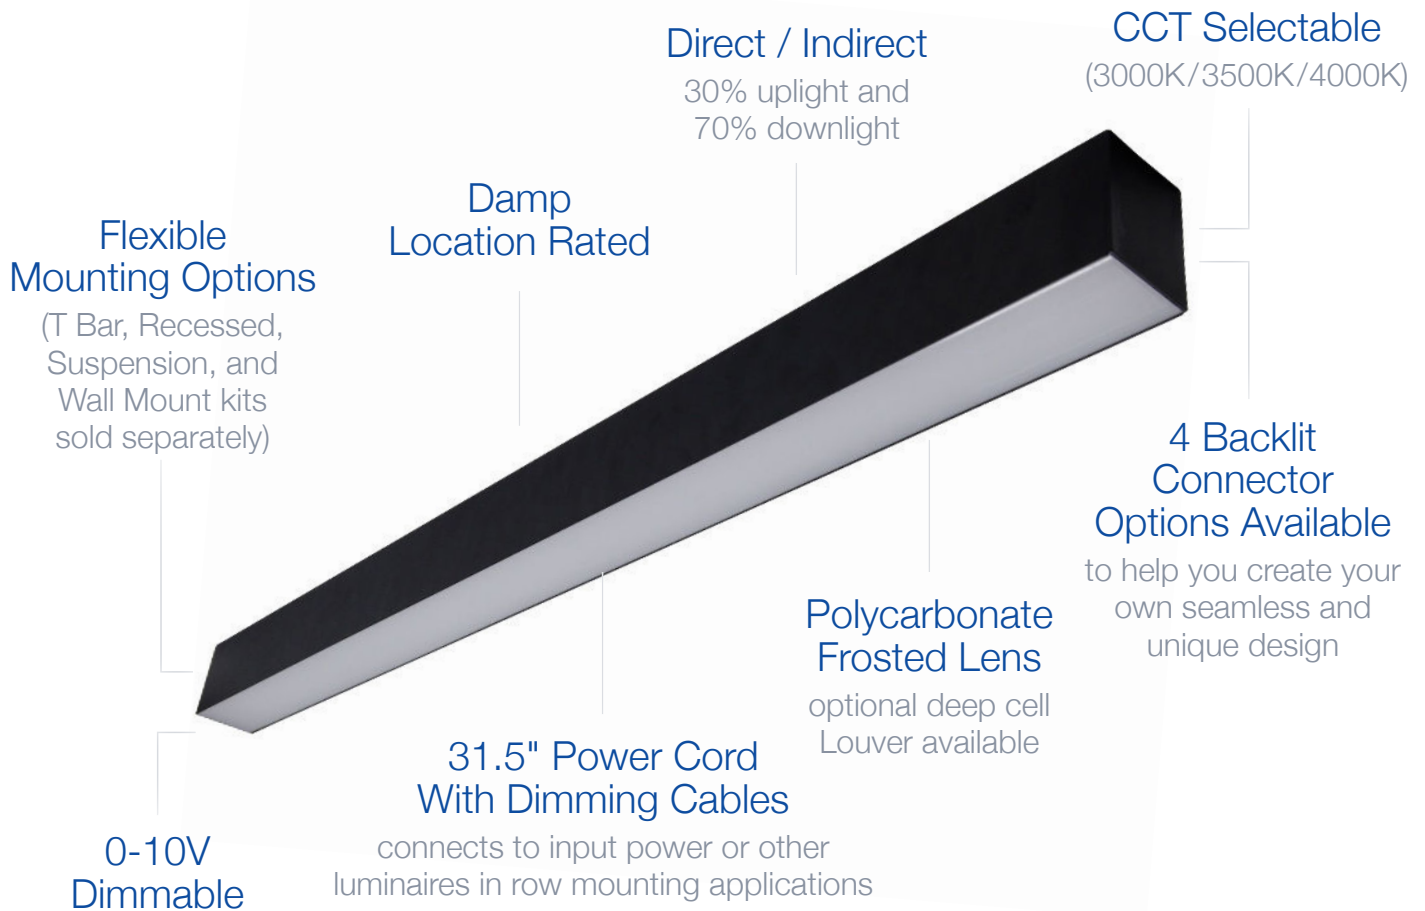

Architectural Linear Strip

40W | CCT Selectable | 120-347V | 4ft

Elevate your space by creating your own custom lighting design
Ideal for use in offices, conference rooms, hallways, educational facilities, and more

TECHNICAL DATA

LIGHT SPECIFICATIONS

Lumens	4,608 lm
Efficacy	111 lm/W
CCT	Selectable (30K/35K/40K)
CRI	83
Dimmable	0-10V
L70 Life	>50,000 hrs
Warranty	5-year

APPROVALS AND LISTINGS

cUL	E482965
-----	---------

ELECTRICAL

Wattage	40W
Voltage	120-347V
Current	0.43A
Surge Protection	4kV
Auxiliary Output	N/A
Power Factor	>0.9
THD	6.4%
Operating Temp	-30°C to 40°C

CONSTRUCTION

Power Cord	55"
Housing	Aluminum
Finish Colour	Black
Lens	Polycarbonate
IP Rating	IP20 (Damp Location)