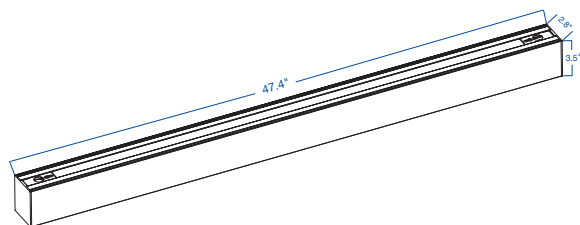

TECHNICAL DATA

LIGHT SPECIFICATIONS

| | |
|----------|--------------------------|
| Lumens | 4,608 lm |
| Efficacy | 111 lm/W |
| CCT | Selectable (30K/35K/40K) |
| CRI | 83 |
| Dimmable | 0-10V |
| L70 Life | >50,000 hrs |
| Warranty | 5-year |

APPROVALS AND LISTINGS

| | |
|-----|---------|
| cUL | E482965 |
|-----|---------|

DIMENSIONAL DRAWING

CONNECTORS (Sold Separately)

| | |
|------------|----------------|
| AL-120-CON | 120° Connector |
| AL-L-CON | 90° Connector |
| AL-T-CON | T Connector |
| AL-X-CON | X Connector |

CONSTRUCTION

| | |
|---------------|----------------------|
| Power Cord | 55" |
| Housing | Aluminum |
| Finish Colour | White |
| Lens | Polycarbonate |
| IP Rating | IP20 (Damp Location) |

DIMENSIONS AND WEIGHTS

| | |
|--------------------|---------------------|
| Product Dimensions | 47.4" x 2.8" x 3.5" |
| Fixture Weight | 6.6 lbs |

| | |
|----------------------------|----------------------|
| Carton Qty | 1 |
| Carton Gross Weight | 7.49 lbs |
| Carton Dimensions | 48.2" x 3.7" x 3" |
| Master Carton Qty | 6 |
| Master Carton Gross Weight | 41.9 lbs |
| Master Carton Dimensions | 48.2" x 11.8" x 6.9" |