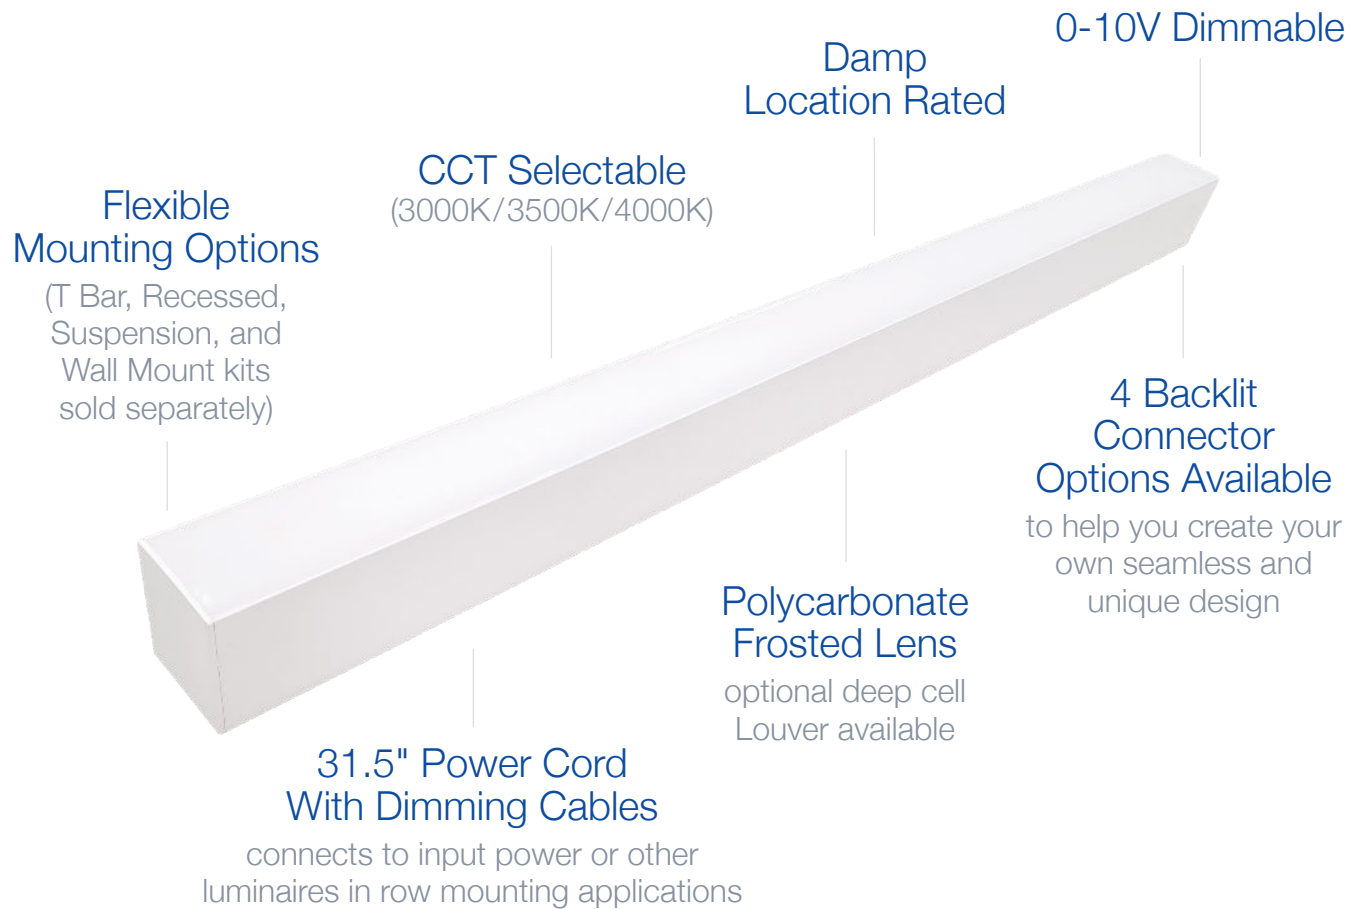

Architectural Linear Strip

40W | CCT Selectable | 120-347V | 4ft

Elevate your space by creating your own custom lighting design
Ideal for use in offices, conference rooms, hallways, educational facilities, and more

TECHNICAL DATA

LIGHT SPECIFICATIONS

| | |
|----------|--------------------------|
| Lumens | 4,608 lm |
| Efficacy | 111 lm/W |
| CCT | Selectable (30K/35K/40K) |
| CRI | 83 |
| Dimmable | 0-10V |
| L70 Life | >50,000 hrs |
| Warranty | 5-year |

CONSTRUCTION

| | |
|---------------|----------------------|
| Power Cord | 55" |
| Housing | Aluminum |
| Finish Colour | White |
| Lens | Polycarbonate |
| IP Rating | IP20 (Damp Location) |

DIMENSIONS AND WEIGHTS