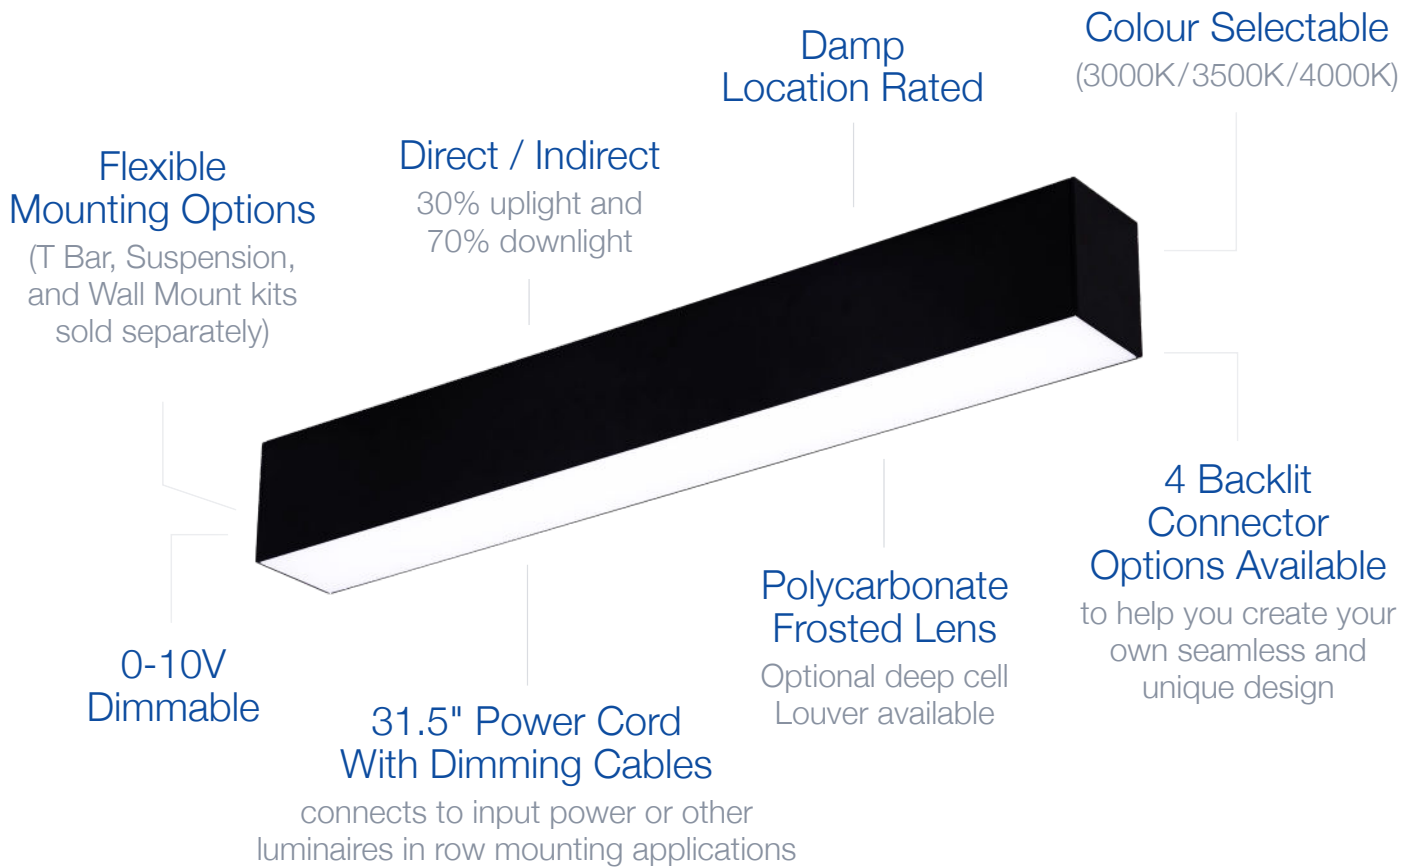

# Architectural Linear Strip

20W | Colour Selectable | 120-347V | 2ft

Elevate your space by creating your own custom lighting design  
Ideal for use in offices, conference rooms, hallways, educational facilities, and more

### LIGHT SPECIFICATIONS

Lumens	2,100 lm
Efficacy	105 lm/W
CCT	Selectable (30K/35K/40K)
CRI	>80
Dimmable	0-10V
L70 Life	>50,000 hrs
Warranty	5-year

### CONSTRUCTION

Power Cord	31.5"
Housing	Aluminum
Finish Colour	Black
Lens	Polycarbonate
IP Rating	IP20 (Damp Location)