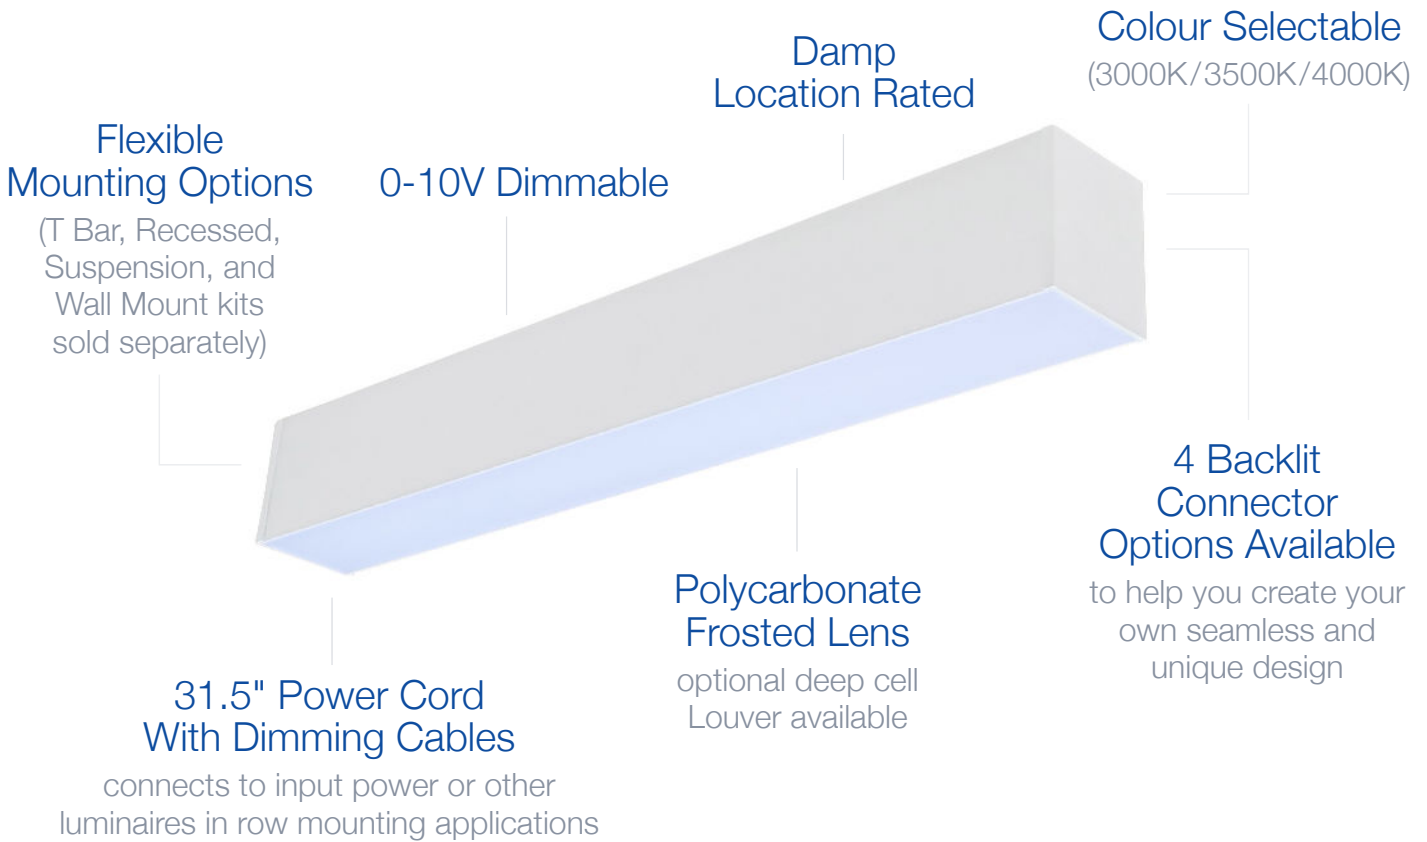

# Architectural Linear Strip

20W | Colour Selectable | 120-347V | 2ft

Elevate your space by creating your own custom lighting design  
Ideal for use in offices, conference rooms, hallways, educational facilities, and more

### LIGHT SPECIFICATIONS

Lumens	2,300 lm
Efficacy	115 lm/W
CCT	Selectable (30K/35K/40K)
CRI	≥80
Dimmable	0-10V
L70 Life	>50,000 hrs
Warranty	5-year

### CONSTRUCTION

Power Cord	31.5"
Housing	Aluminum
Finish Colour	White
Lens	Polycarbonate
IP Rating	IP20 (Damp Location)