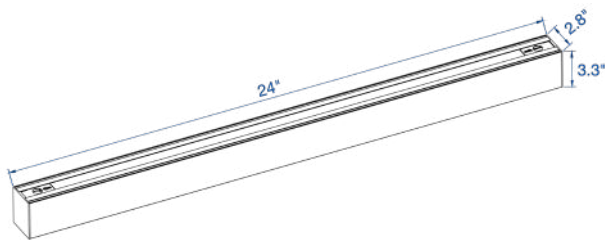

DIMENSIONAL DRAWING (IN)

CONNECTORS (Sold Separately)

AL-120-CON-BK	120° Connector (Black)
AL-L-CON-BK	90° Connector (Black)
AL-T-CON-BK	T Connector (Black)
AL-X-CON-BK	X Connector (Black)

NOTE: All Connectors require Connection Kits (AL-C-KIT-BK). Please refer to the connector product sheets to learn more.

DIMENSIONS AND WEIGHTS

Product Dimensions	24" x 2.8" x 3.3"
Fixture Weight	3.96 lbs

Carton Qty	1
Carton Gross Weight	4.2 lbs
Carton Dimensions	24.8" x 3" x 3.7"

Master Carton Qty	6
Master Carton Gross Weight	28.9 lbs
Master Carton Dimensions	25.4" x 11.8" x 6.9"