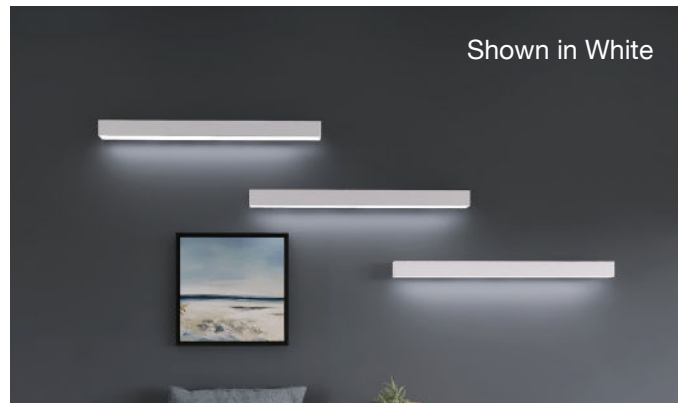

Wall Mount Kit

For use with Architectural Linear Strips

Elevate your space by creating your own custom lighting design
 Ideal for use in offices, conference rooms, hallways, educational facilities, and more