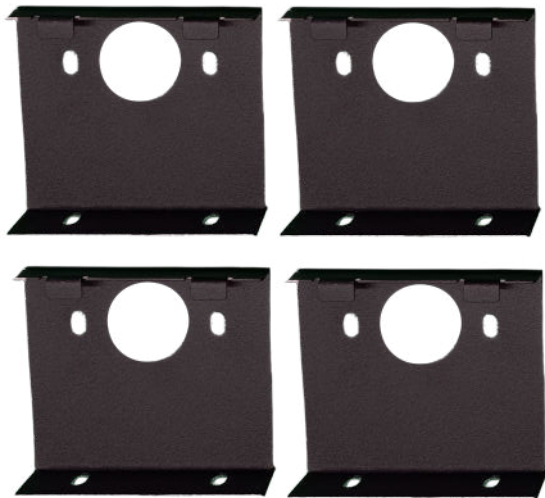

Wall Mount Kit

For use with Architectural Linear Strips

Elevate your space by creating your own custom lighting design
 Ideal for use in offices, conference rooms, hallways, educational facilities, and more

DIMENSIONAL DRAWING (IN)

(in inches)	2ft	4ft	8ft
A	24.06	47.48	94.53
B	3.3	3.5	3.5
C	2.8	2.8	2.8
D	16.73	40.16	87.20
E		3.66	
F		1.57	
G		2.36	