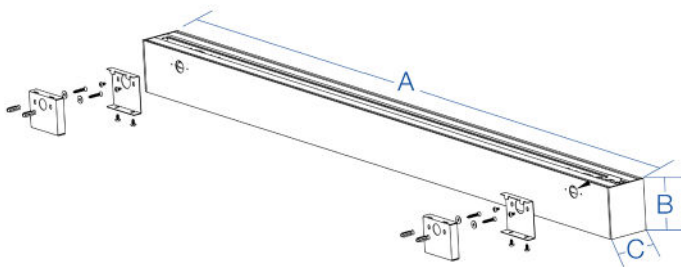

Wall Mount Kit

For use with Architectural Linear Strips

Elevate your space by creating your own custom lighting design
 Ideal for use in offices, conference rooms, hallways, educational facilities, and more

DIMENSIONAL DRAWING (IN)

(in inches)	2ft	4ft	8ft
A	24.06	47.48	94.53
B	3.3	3.5	3.5
C	2.8	2.8	2.8
D	16.73	40.16	87.20
E		3.66	
F		1.57	
G		2.36	