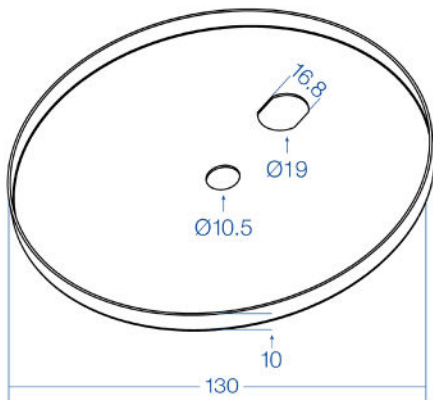

DIMENSIONAL DRAWING (MM)

AL-S-KIT-BK shown installed on
AL8-D-80W-3CCT-UD-BK (sold separately)