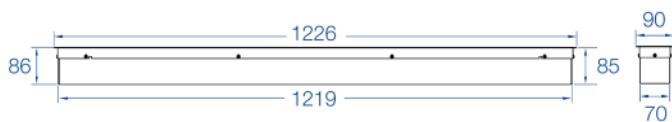

*2 kits required for 8' fixtures

DIMENSIONAL DRAWING (MM)

*Add 6 mm for actual cut out