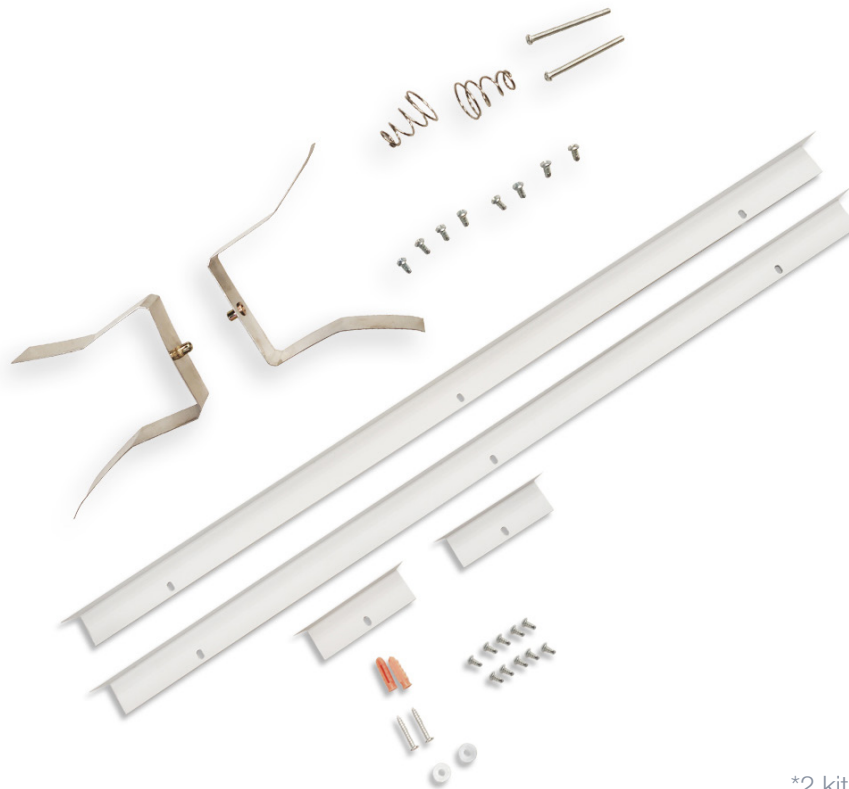

Recessed Kit

For use with Architectural Linear Strips

Elevate your space by creating your own custom lighting design

Ideal for use in offices, conference rooms, hallways, educational facilities, and more

*2 kits required for 8' fixtures

DIMENSIONAL DRAWING (MM)

*Add 6 mm for actual cut out