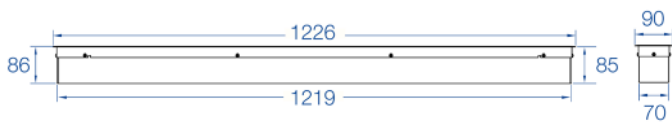

*2 kits required for 8' fixtures

DIMENSIONAL DRAWING (MM)

*Add 6 mm for actual cut out