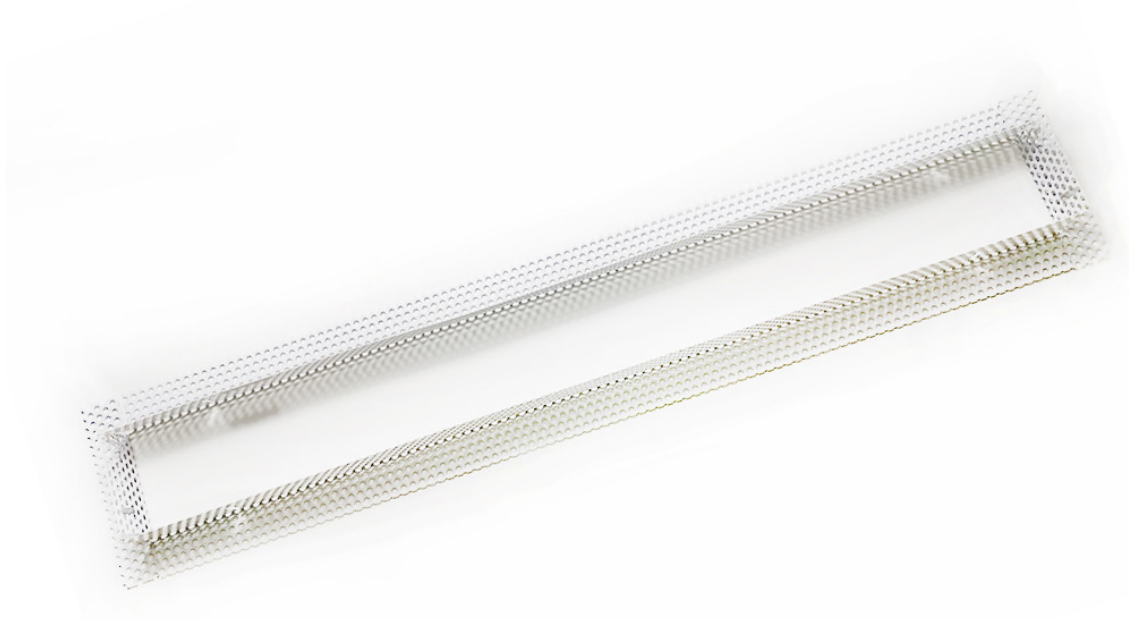

# Mud-In Recessed Kit

For use with Architectural Linear Strips

Elevate your space by creating your own custom lighting design

Ideal for use in offices, conference rooms, hallways, educational facilities, and more

\*2 kits required for 8' fixtures