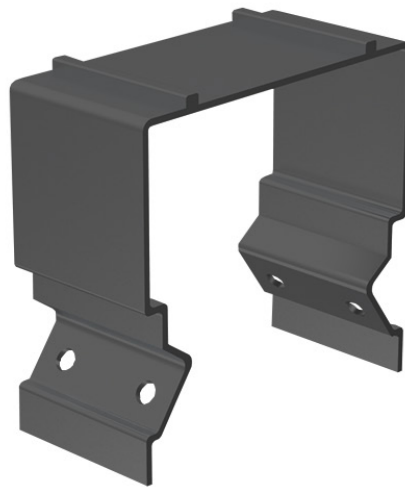

Connector Kit

For use with Architectural Linear Strips

Elevate your space by creating your own custom lighting design
 Ideal for use in offices, conference rooms, hallways, educational facilities, and more

Required to Attach
 Backlit Connector Joints
 and Row Mounting
 Fixtures

DIMENSIONAL DRAWING (MM)