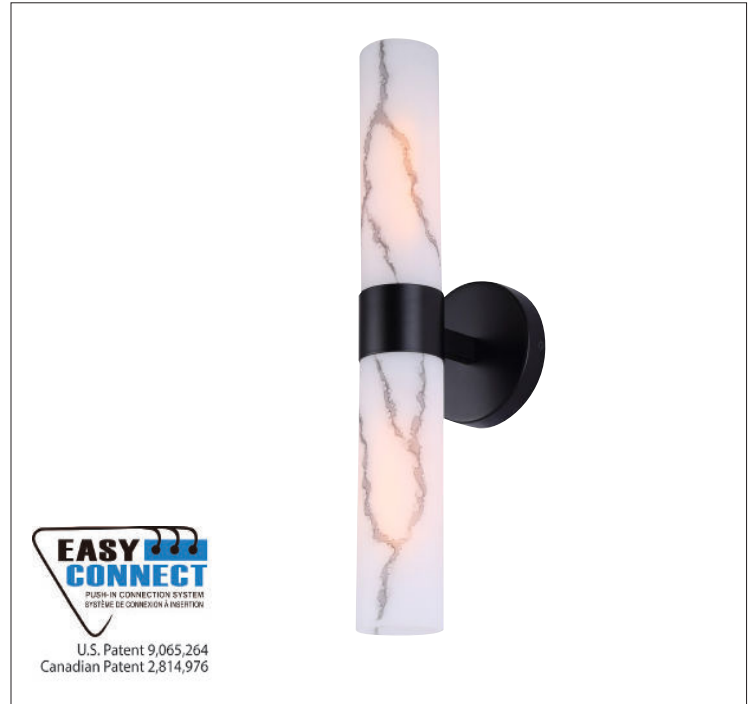

KRISTELLA

Vanity light

part # IVL1153A02BK

General

Size of fixture: 5 1/8" W x 19 3/4" H x 6" D

Finish: matte black

Shade: marbled glass

Shade size: 2 3/4" x 9 1/4"

Canopy size: 5 1/8" diameter

Lamping: 2 x 60W A bulbs (not included)

Mounting: wall

Packaging

Colour box: 12.01" x 11.03" x 7.09" (305 x 280 x 180mm)

Colour box weight: 3.09 lbs (1.40 kg)

Master box: 23.23" x 22.25" x 12.41" (590 x 565 x 315mm)

Master box weight: 20.72 lbs (9.40 kgs)

Pieces per Master box: 6

Warranty & Safety Standards

Warranty - one year

cCSAus

EASY CONNECT™

Rated for damp locations

Prepared for
Contact
Date
Presented by
Remarks