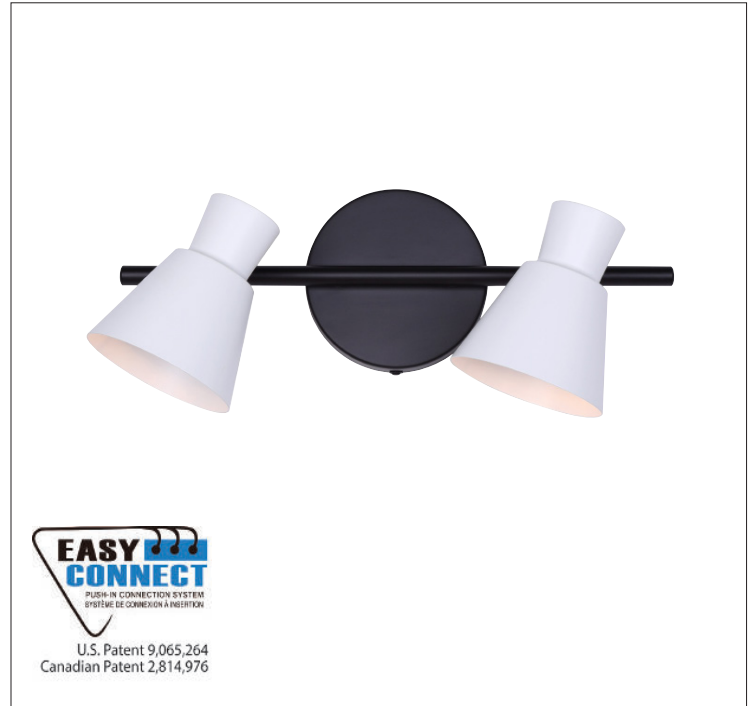

RADLEY Track Light

part # IT1163A02BW10

General

Size of fixture: 14" W x 7" H x 4 3/4" D

Finish: matte black + matte white

Shade size: 3 3/4" x 4 1/2"

Canopy size: 4 3/4" diameter

Lamping: 2 x 50W GU10 bulbs (not included)

Mounting: ceiling or wall

Adjustable heads

Packaging

Colour box: 14.77" x 7.09" x 5.12" (375 x 180 x 130mm)

Colour box weight: 2.09 lbs (0.95 kg)

Master box: 22.25" x 15.16" x 10.83" (565 x 385 x 275mm)

Master box weight: 13.76 lbs (6.20 kgs)

Pieces per Master box: 6

Warranty & Safety Standards

Warranty - one year

cCSAus

EASY CONNECT™

Rated for damp locations

Prepared for
Contact
Date
Presented by
Remarks