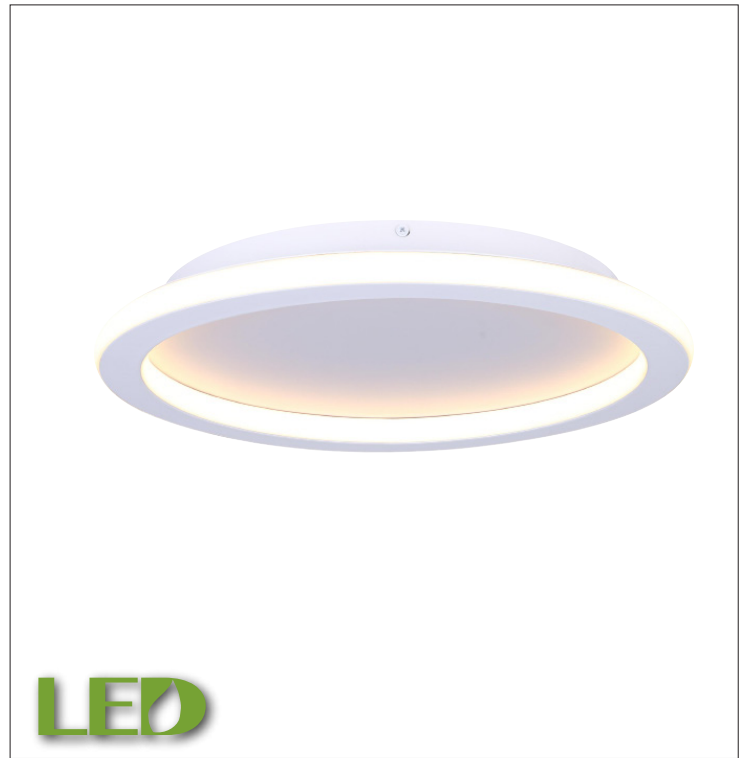

GAVYN

LED Flush mount light

part # LFM279A16WH

CANARM LTD.

PO Box 367, 2157 Parkedale Avenue, Brockville, Ontario K6V5V6

Tel: 613-342-5424 | Fax: 1-800-263-4598

2555 Rue Bernard Lefebvre, Laval, Quebec H7C 0A5

Tel: 1-450-665-2535 | Fax: 1-450-665-0910

www.canarm.com

CANARM INC.

709 East Main Street, Teutopolis, IL USA 62467

Tel: 1-800-267-4427 | Fax: 1-800-263-4598

www.canarmusa.com

General

Size of fixture: 16" W x 2 1/4" H

Finish: matte white

Lens: pvc

Lens size: N/A

Canopy size: 12 1/2" diameter

Mounting: ceiling

Lamping

Light source: LED

Energy used: 32W

Light output: 1200, 1300, 1300 lumens thru the lens

DC, CRI 90

Colour temperature: 3000K, 4000K, 5000K

Light source life: 50,000 hours

Dimmable (Compatible Dimmers: Leviton # 742-6672-HLW,
722-6674-PDW, Lutron # SCL-153PH-WH)

Packaging

Colour box: 18.70" x 18.51" x 3.54" (475 x 470 x 90mm)

Colour box weight: 6.83 lbs (3.10 kgs)

Master box: N/A

Warranty & Safety Standards

Warranty - 5 years

cCSAus

Rated for damp locations

Prepared for
Contact
Date
Presented by
Remarks