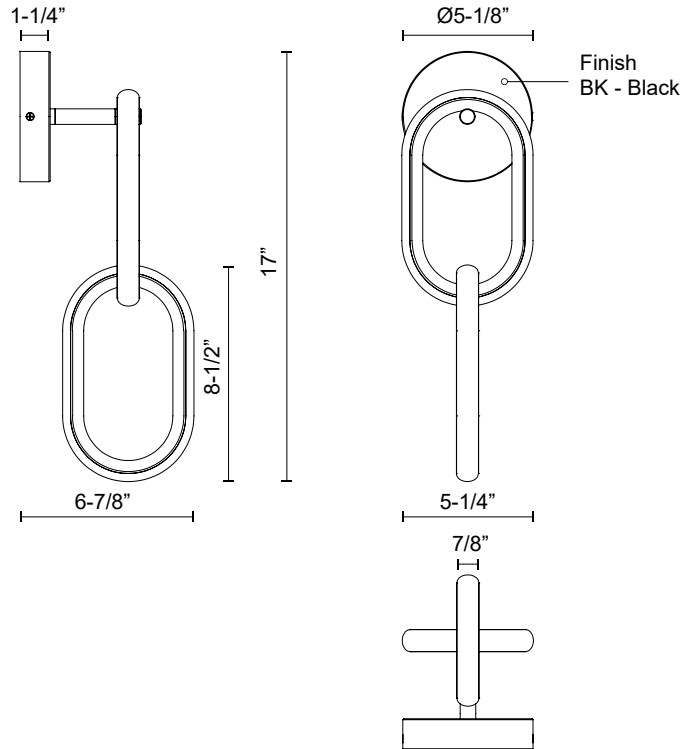

AIREN WS92617

WALL

PROJECT

WS92617-BK
Black

SPECIFICATION DETAILS

| | |
|-------------------------------|---|
| Fixture Dimensions | W5-1/4" x H17" x E6-7/8" |
| Light Source | LED with DC Driver |
| Wattage | 20W |
| Total Lumens | 1600lm |
| Delivered Lumens | 1161lm |
| Voltage | 120V |
| Color Temperature | 3000K |
| CRI (Ra) | 90CRI |
| Optional Color Temps | 2700K - 5000K Available, Minimum Order Quantities Apply |
| LED Rated Life | 50,000 hours |
| Dimming | 100% - 10%, TRIAC or ELV Dimmer (Not Included) |
| Diffuser Details | White Silicone |
| Location | Dry |
| Illumination Direction | Up/Down |
| Mounting Style | Down Only |
| CEC Title 24 JA8 | Yes, JA8-2022 |
| Canopy Dimensions | D5-1/8" x E1-1/4" |
| Paint Finish | BK02 |

* For custom options, consult factory for details.

* For warranty information, please visit www.kuzcolighting.com/warranty

DESCRIPTION

The sophistication and elegance of jewelry are at the heart of the Airen Collection. This sleek chain link design comprises interlocking ovals with LEDs around the exterior. With 360-degree illumination, the Airen family immediately ignites a room with both light and personality.