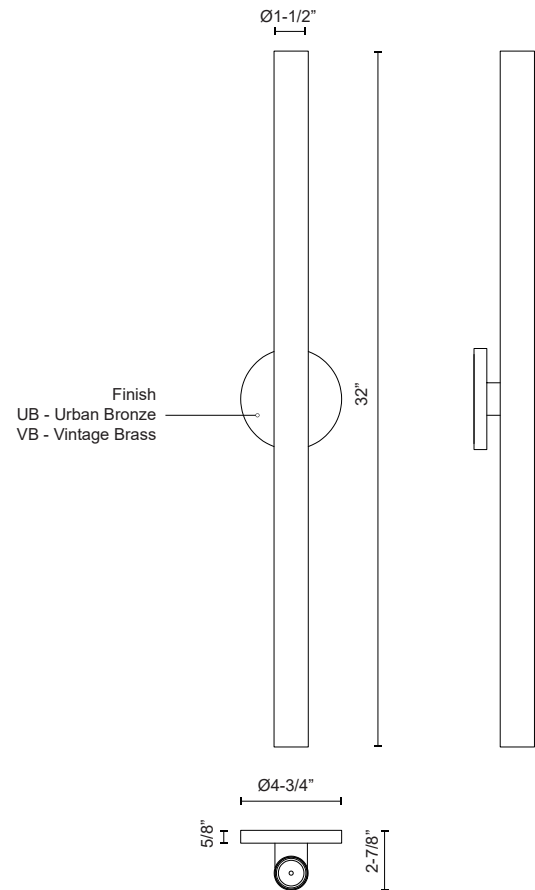

KUZCO

CANADA: 19054 28TH AVENUE - SURREY, BC V3Z 6M3

USA: 3035 E. LONE MOUNTAIN ROAD - LAS VEGAS, NV 89081

WWW.KUZCOLIGHTING.COM

© 2024 KUZCO LIGHTING. ALL RIGHTS RESERVED.

COMMENT