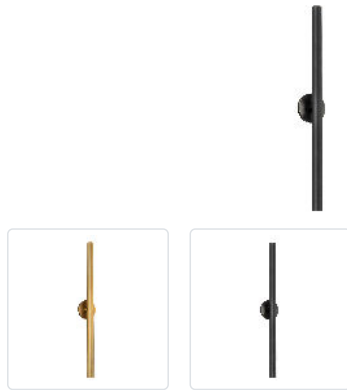

# MASON WS90432

WALL

PROJECT

WS90432-VB  
Vintage Brass

WS90432-UB  
Urban Bronze

## SPECIFICATION DETAILS

<b>Fixture Dimensions</b>	W1-1/2" x H32" x E2-7/8"
<b>Height from center</b>	16"
<b>Light Source</b>	LED with DC Driver
<b>Wattage</b>	15W
<b>Total Lumens</b>	990lm
<b>Delivered Lumens</b>	810lm*
<b>Voltage</b>	120V
<b>Color Temperature</b>	3000K
<b>CRI (Ra)</b>	90CRI
<b>Optional Color Temps</b>	2700K - 5000K Available, Minimum Order Quantities Apply
<b>LED Rated Life</b>	50,000 hours
<b>Dimming</b>	100% - 10%, TRIAC or ELV Dimmer (Not Included)
<b>Diffuser Details</b>	Clear Acrylic TIR Optics
<b>Shade Details</b>	Aluminum Baffle
<b>ADA Compliant</b>	Yes
<b>Location</b>	Dry
<b>Illumination Direction</b>	Up/Down
<b>Mounting Style</b>	Wall Mount, All Orientation
<b>CEC Title 24 JA8</b>	Yes, JA8-2022
<b>Canopy Dimensions</b>	D4-3/4" x E5/8"
<b>Material</b>	Aluminum + Steel
<b>Paint Finish</b>	UB01; VB01;