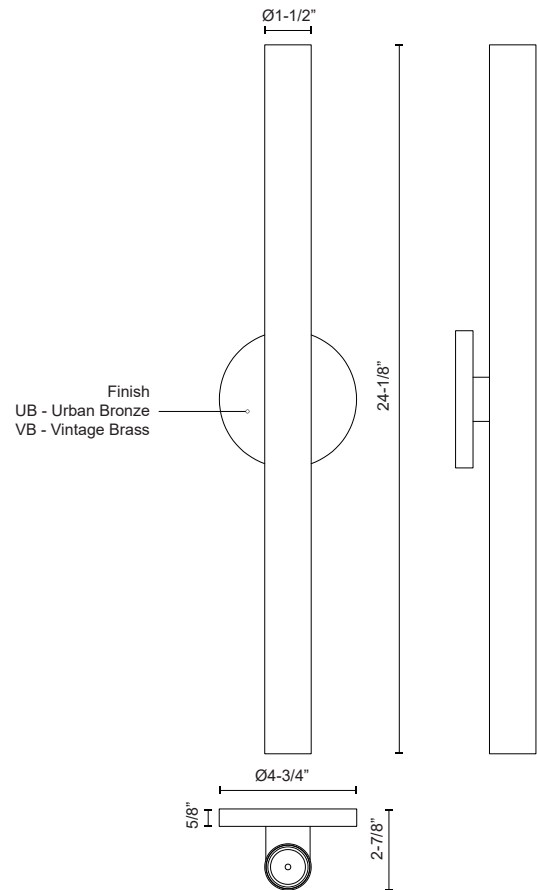

MASON WS90424

WALL

PROJECT

SPECIFICATION DETAILS

Fixture Dimensions	W1-1/2" x H24-1/8" x E2-7/8"
Height from center	12"
Light Source	LED with DC Driver
Wattage	15W
Total Lumens	990lm
Delivered Lumens	810lm*
Voltage	120V
Color Temperature	3000K
CRI (Ra)	90CRI
Optional Color Temps	2700K - 5000K Available, Minimum Order Quantities Apply
LED Rated Life	50,000 hours
Dimming	100% - 10%, TRIAC or ELV Dimmer (Not Included)
Diffuser Details	Clear Acrylic TIR Optics
Shade Details	Aluminum Baffle
ADA Compliant	Yes
Location	Dry
Illumination Direction	Up/Down
Mounting Style	Wall Mount, All Orientation
CEC Title 24 JA8	Yes, JA8-2022
Canopy Dimensions	D4-3/4" x E5/8"
Material	Aluminum + Steel
Paint Finish	UB01; VB01;

* For custom options, consult factory for details.

* For warranty information, please visit www.kuzcolighting.com/warranty

DESCRIPTION

Experience the timeless allure of our Mason lighting family, where each design reimagines the classic cylinder silhouette in captivating ways. Each Mason design is equipped with integrated LED technology and brings a touch of sophistication to your space. With exciting finishes in urban bronze or vintage brass, Mason adds a touch of luxury to modern style.

- Luxury painted finishes
- Timeless, simple style
- Integrated LED, no need for bulbs
- Perfect for living rooms, kitchens, dining rooms, and more

KUZCO

CANADA: 19054 28TH AVENUE - SURREY, BC V3Z 6M3

USA: 3035 E. LONE MOUNTAIN ROAD - LAS VEGAS, NV 89081

WWW.KUZCOLIGHTING.COM

© 2024 KUZCO LIGHTING. ALL RIGHTS RESERVED.

COMMENT