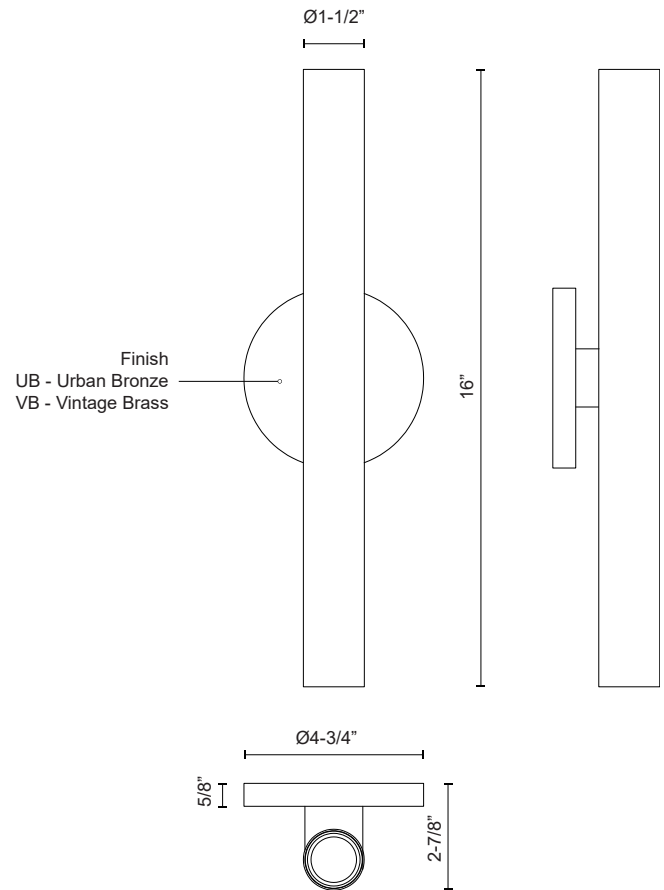

MASON WS90416

WALL

PROJECT

SPECIFICATION DETAILS

Fixture Dimensions	W1-1/2" x H16" x E2-7/8"
Height from center	8"
Light Source	LED with DC Driver
Wattage	15W
Total Lumens	990lm
Delivered Lumens	810lm*
Voltage	120V
Color Temperature	3000K
CRI (Ra)	90CRI
Optional Color Temps	2700K - 5000K Available, Minimum Order Quantities Apply
LED Rated Life	50,000 hours
Dimming	100% - 10%, TRIAC or ELV Dimmer (Not Included)
Diffuser Details	Clear Acrylic TIR Optics
Shade Details	Aluminum Baffle
ADA Compliant	Yes
Location	Dry
Illumination Direction	Up/Down
Mounting Style	Wall Mount, All Orientation
CEC Title 24 JA8	Yes, JA8-2022
Canopy Dimensions	D4-3/4" x E5/8"
Material	Aluminum + Steel
Paint Finish	UB01; VB01;

* For custom options, consult factory for details.

* For warranty information, please visit www.kuzcolighting.com/warranty

DESCRIPTION

Experience the timeless allure of our Mason lighting family, where each design reimagines the classic cylinder silhouette in captivating ways. Each Mason design is equipped with integrated LED technology and brings a touch of sophistication to your space. With exciting finishes in urban bronze or vintage brass, Mason adds a touch of luxury to modern style.

- Luxury painted finishes
- Timeless, simple style
- Integrated LED, no need for bulbs
- Perfect for living rooms, kitchens, dining rooms, and more

KUZCO

CANADA: 19054 28TH AVENUE - SURREY, BC V3Z 6M3

USA: 3035 E. LONE MOUNTAIN ROAD - LAS VEGAS, NV 89081

WWW.KUZCOLIGHTING.COM

© 2024 KUZCO LIGHTING. ALL RIGHTS RESERVED.

COMMENT