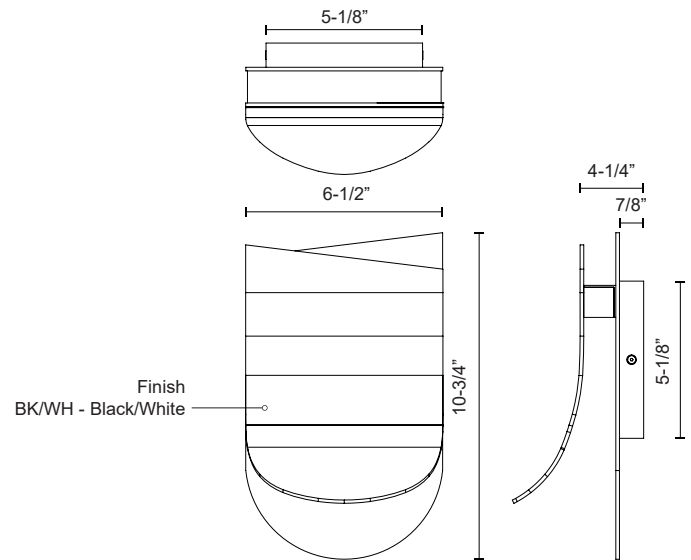

SONDER WS83706

WALL

PROJECT

WS83706-BK/WH
Black/White

SPECIFICATION DETAILS

Fixture Dimensions	W6-1/2" x H10-3/4" x E4-1/4"
Light Source	AC LED Module
Wattage	8W
Total Lumens	640lm
Delivered Lumens	420lm*
Voltage	120V
Color Temperature	3000K
CRI (Ra)	90CRI
Optional Color Temps	2700K - 5000K Available, Minimum Order Quantities Apply
LED Rated Life	50,000 hours
Dimming	100% - 10%, ELV Dimmer (Not Included)
Location	Dry
CEC Title 24 JA8	Yes, JA8-2022
Canopy Dimensions	W5-1/8" x H5-1/8" x E7/8"
Paint Finish	BK02; WH02;

* For custom options, consult factory for details.

* For warranty information, please visit www.kuzcolighting.com/warranty

DESCRIPTION

The Sander collection aims to honor the simple juxtaposition of shape and color in a space. With two asymmetric shades adorned in black and white duo-toned finishes, this collection creates modern balance. Providing ample ambient down light to a space, the Sander doubles as a sculptural art piece.