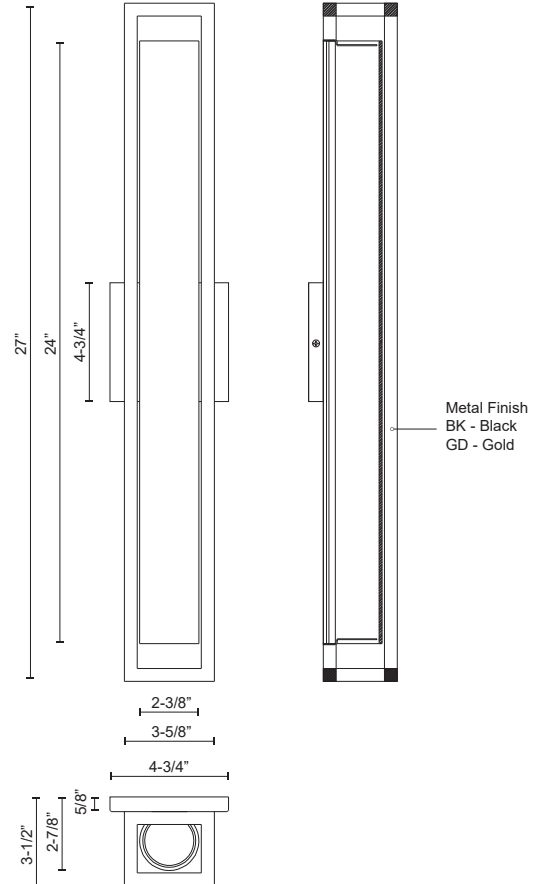

LOCHWOOD WS83427

WALL

PROJECT

WS83427-BK
Black

WS83427-GD
Gold

SPECIFICATION DETAILS

Fixture Dimensions	W3-5/8" x H27" x E3-1/2"
Light Source	AC LED Module
Wattage	31W
Total Lumens	2400lm
Delivered Lumens	GD-1499lm
Voltage	120V
Color Temperature	3000K
CRI (Ra)	90CRI
Optional Color Temps	2700K - 5000K Available, Minimum Order Quantities Apply
LED Rated Life	50,000 hours
Dimming	100% - 10%, ELV Dimmer (Not Included)
Glass Details	Opal Glass
ADA Compliant	Yes
Location	Dry
Mounting Style	All Orientation; Wall;
CEC Title 24 JA8	Yes, JA8-2022
Energy Star Certified	Energy Star Compliant
Canopy Dimensions	W4-3/4" x H4-3/4" x E5/8"
Paint Finish	BK01

* For custom options, consult factory for details.

* For warranty information, please visit www.kuzcolighting.com/warranty

DESCRIPTION

Square powder-coated steel frame. Extruded aluminum heatsink mounted to square wall plate. Cylindrical opal glass diffuser. Outward emitting wall light. Custom options available.