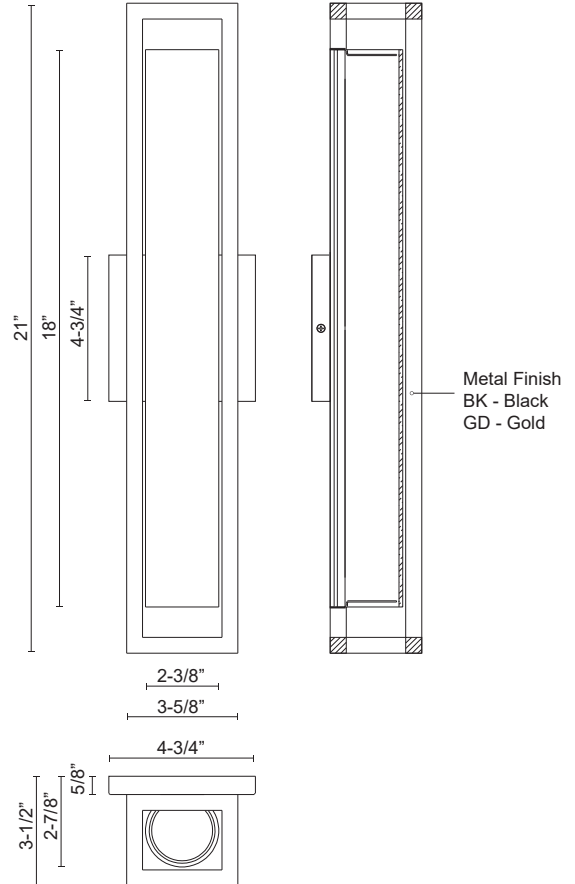

LOCHWOOD WS83421

WALL

PROJECT

WS83421-GD
Gold

WS83421-BK
Black

SPECIFICATION DETAILS

Fixture Dimensions	W3-5/8" x H21" x E3-1/2"
Light Source	AC LED Module
Wattage	22W
Total Lumens	1600lm
Delivered Lumens	BK-1091lm; GD-1241lm;
Voltage	120V
Color Temperature	3000K
CRI (Ra)	90CRI
Optional Color Temps	2700K - 5000K Available, Minimum Order Quantities Apply
LED Rated Life	50,000 hours
Dimming	100% - 10%, ELV Dimmer (Not Included)
Glass Details	Opal Glass
ADA Compliant	Yes
Location	Dry
Mounting Style	All Orientation; Wall;
CEC Title 24 JA8	Yes, JA8-2022
Energy Star Certified	Energy Star Compliant
Canopy Dimensions	W4-3/4"x H4-3/4"x E5/8"
Paint Finish	BK01

* For custom options, consult factory for details.

* For warranty information, please visit www.kuzcolighting.com/warranty

DESCRIPTION

Square powder-coated steel frame. Extruded aluminum heatsink mounted to square wall plate. Cylindrical opal glass diffuser. Outward emitting wall light. Custom options available.