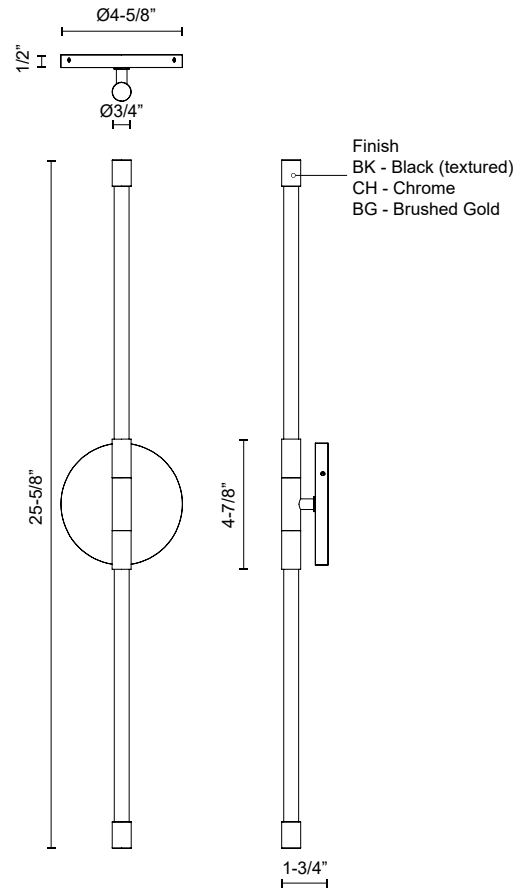

KUZCO

CANADA: 19054 28TH AVENUE - SURREY, BC V3Z 6M3
USA: 3035 E. LONE MOUNTAIN ROAD - LAS VEGAS, NV 89081

WWW.KUZCOLIGHTING.COM

© 2021 KUZCO LIGHTING. ALL RIGHTS RESERVED.

COMMENT