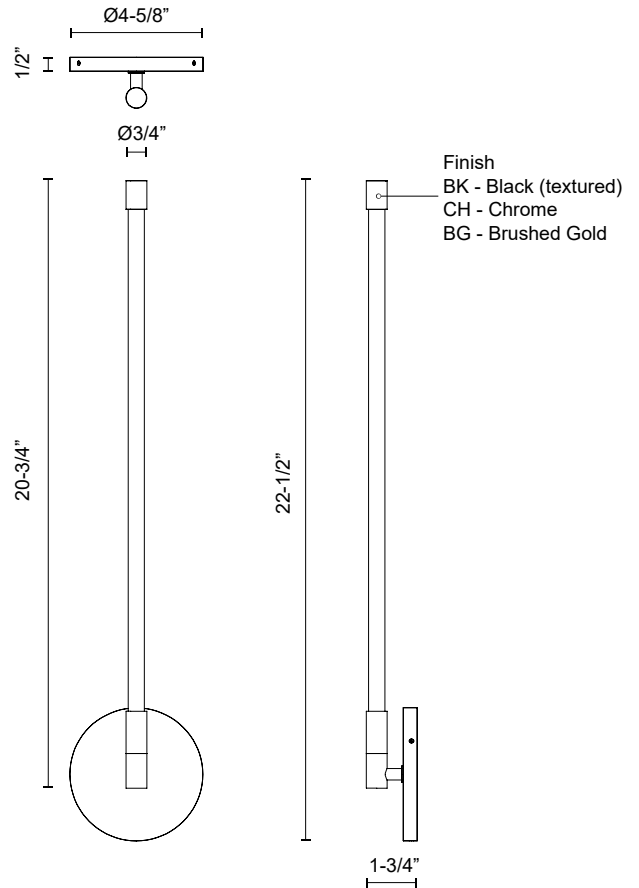

MOTIF WS74122

WALL

PROJECT

SPECIFICATION DETAILS

Fixture Dimensions	W3/4" x H22-1/2" x E1-3/4"
Light Source	LED with DC Driver
Wattage	8W
Total Lumens	840lm
Delivered Lumens	705lm
Voltage	120V
Color Temperature	2700K
CRI (Ra)	90CRI
Optional Color Temps	2700K - 5000K Available, Minimum Order Quantities Apply
LED Rated Life	50,000 hours
Dimming	100% - 10%, TRIAC or ELV Dimmer (Not Included)
Glass Details	Clear Glass
ADA Compliant	Yes
Location	Dry
Mounting Style	All Orientation; Wall;
CEC Title 24 JA8	Yes, JA8-2022
Canopy Dimensions	D4-5/8" x E1/2"
Paint Finish	BG01; BK02; CH01;

* For custom options, consult factory for details.

* For warranty information, please visit www.kuzcolighting.com/warranty

DESCRIPTION

The Motif Collection is inspired by the multitude of configurations in which it can create. Each fixture is comprised of thin lines of light in a refractive cylinder, creating both clean lines and modern elegance. This collection features the latest in modern LED filament technology, creating a warm glow of light throughout each fixture that is both vintage and modern at once.

KUZCO

CANADA: 19054 28TH AVENUE - SURREY, BC V3Z 6M3

USA: 3035 E. LONE MOUNTAIN ROAD - LAS VEGAS, NV 89081

WWW.KUZCOLIGHTING.COM

© 2021 KUZCO LIGHTING. ALL RIGHTS RESERVED.

COMMENT