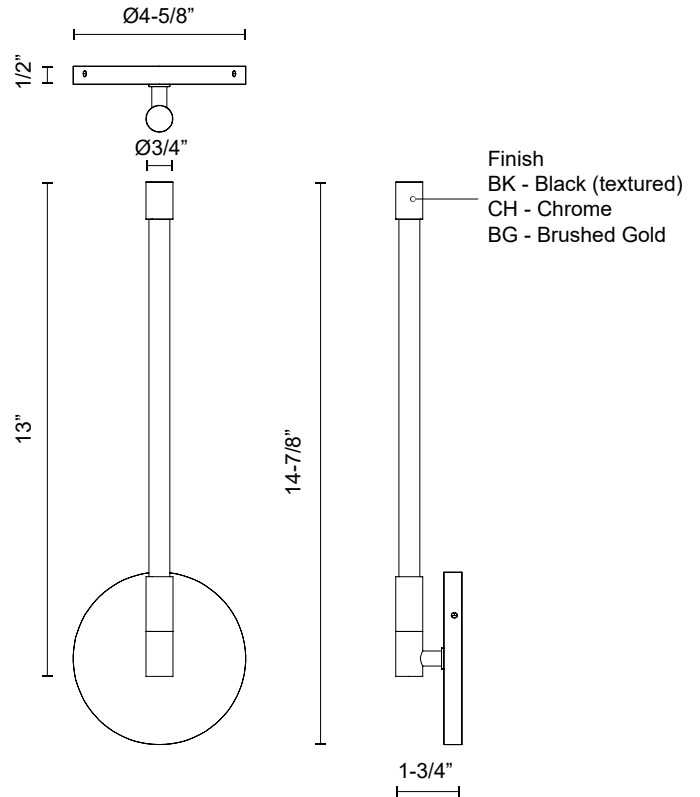

MOTIF WS74114

WALL

PROJECT

SPECIFICATION DETAILS

Fixture Dimensions	W3/4" x H14-7/8" x E1-3/4"
Light Source	LED with DC Driver
Wattage	5W
Total Lumens	630lm
Delivered Lumens	CH-402lm
Voltage	120V
Color Temperature	2700K
CRI (Ra)	90CRI
Optional Color Temps	2700K - 5000K Available, Minimum Order Quantities Apply
LED Rated Life	50,000 hours
Dimming	100% - 10%, TRIAC or ELV Dimmer (Not Included)
Glass Details	Clear Glass
ADA Compliant	Yes
Location	Dry
Mounting Style	All Orientation; Wall;
CEC Title 24 JA8	Yes, JA8-2022
Canopy Dimensions	D4-5/8" x E1/2"
Paint Finish	BG01; BK02; CH01;

* For custom options, consult factory for details.

* For warranty information, please visit www.kuzcolighting.com/warranty

DESCRIPTION

The Motif Collection is inspired by the multitude of configurations in which it can create. Each fixture is comprised of thin lines of light in a refractive cylinder, creating both clean lines and modern elegance. This collection features the latest in modern LED filament technology, creating a warm glow of light throughout each fixture that is both vintage and modern at once.

KUZCO

CANADA: 19054 28TH AVENUE - SURREY, BC V3Z 6M3

USA: 3035 E. LONE MOUNTAIN ROAD - LAS VEGAS, NV 89081

WWW.KUZCOLIGHTING.COM

© 2021 KUZCO LIGHTING. ALL RIGHTS RESERVED.

COMMENT