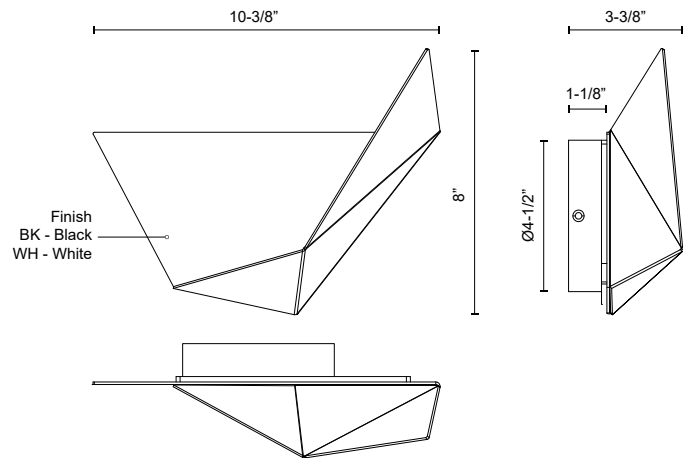

TARO WS70410

WALL

PROJECT

WS70410-BK
Black

WS70410-WH
White

SPECIFICATION DETAILS

Fixture Dimensions	W10-3/8" x H8" x E3-3/8"
Light Source	LED with DC Driver
Wattage	8W
Total Lumens	510lm
Delivered Lumens	BK-94lm; WH-301lm;
Voltage	120V
Color Temperature	3000K
CRI (Ra)	90CRI
Optional Color Temps	2700K - 5000K Available, Minimum Order Quantities Apply
LED Rated Life	50,000 hours
Dimming	100% - 10%, TRIAC or ELV Dimmer (Not Included)
ADA Compliant	Yes
Location	Dry
Illumination Direction	Downlight
Mounting Style	All Orientation; Wall;
CEC Title 24 JA8	Yes, JA8-2022
Canopy Dimensions	D4-1/2" x H1-1/8"
Paint Finish	BK02; WH02;

* For custom options, consult factory for details.

* For warranty information, please visit www.kuzcolighting.com/warranty

DESCRIPTION

The Taro Collection aims for high impact using minimal elements. With angular shapes molded dimensionally, this collection is simple yet statement making. Available in black or white finishes.