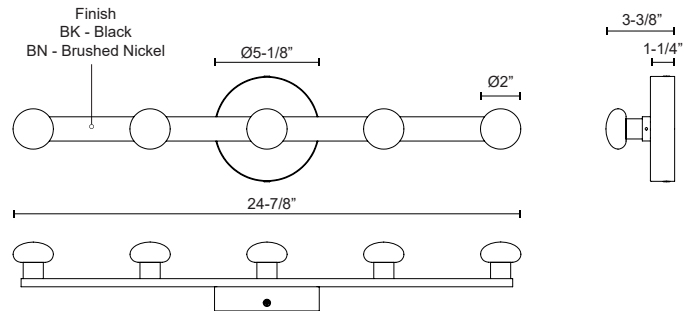

REZZ WS63424

WALL

PROJECT

SPECIFICATION DETAILS

Fixture Dimensions	W2" x H24-7/8" x E3-3/8"
Light Source	LED with DC Driver
Wattage	21W
Total Lumens	1600lm
Delivered Lumens	BK-400lm*; BN-450lm*;
Voltage	120V
Color Temperature	3000K
CRI (Ra)	90CRI
Optional Color Temps	2700K - 5000K Available, Minimum Order Quantities Apply
LED Rated Life	50,000 hours
Dimming	100% - 10%, TRIAC or ELV Dimmer (Not Included)
Glass Details	Opal Glass
ADA Compliant	Yes
Location	Dry
Mounting Style	All Orientation; Wall;
CEC Title 24 JA8	Yes, JA8-2022
Canopy Dimensions	D5-1/8" x E1-1/4"
Paint Finish	BK02; BN01;

* For custom options, consult factory for details.

* For warranty information, please visit www.kuzcolighting.com/warranty

DESCRIPTION

The Rezz collection is the reimagining of the old Hollywood style we know and love. Simple, glamorous opal glass diffusers dance around a modern, minimal frame to create a totally new look. This collection is simple and stunning, great for a wide variety of design sensibilities. Available in Matte Black or Brushed Nickel accents.

KUZCO

CANADA: 19054 28TH AVENUE - SURREY, BC V3Z 6M3
USA: 3035 E. LONE MOUNTAIN ROAD - LAS VEGAS, NV 89081

WWW.KUZCOLIGHTING.COM

© 2022 KUZCO LIGHTING. ALL RIGHTS RESERVED.

COMMENT