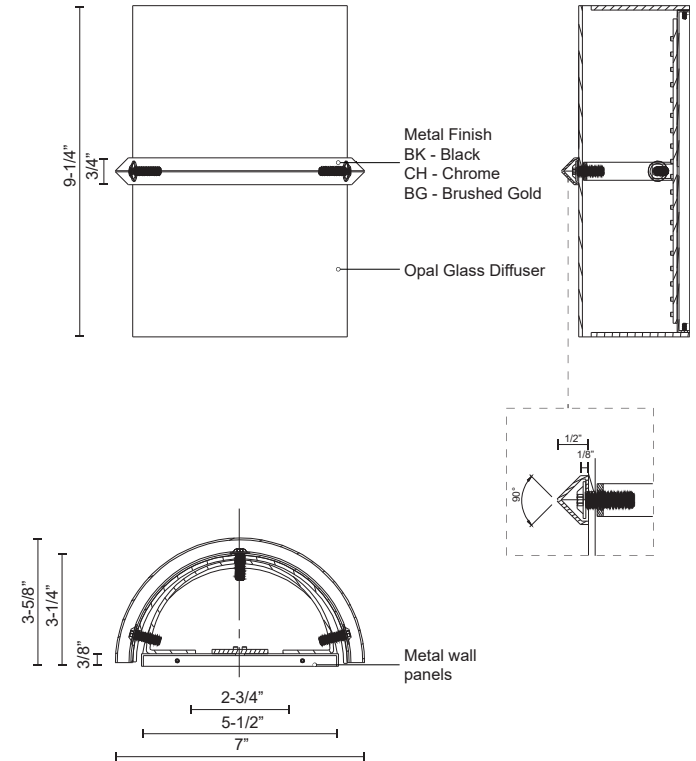

PONDI WS63209

WALL

PROJECT

WS63209-BK
Black

WS63209-BG
Brushed Gold

WS63209-CH
Chrome

SPECIFICATION DETAILS

Fixture Dimensions	W7" x H9-1/4" x E3-5/8"
Light Source	AC LED Module
Wattage	13W
Total Lumens	1000lm
Delivered Lumens	BG-679lm
Voltage	120V
Color Temperature	3000K
CRI (Ra)	90CRI
Optional Color Temps	2700K - 5000K Available, Minimum Order Quantities Apply
LED Rated Life	50,000 hours
Dimming	100% - 10%, ELV Dimmer (Not Included)
Glass Details	Opal Glass
ADA Compliant	Yes
Location	Dry
Mounting Style	All Orientation; Wall;
Paint Finish	BG01; BK01; CH01;

* For custom options, consult factory for details.

* For warranty information, please visit www.kuzcolighting.com/warranty

DESCRIPTION

Horizontal plated or painted steel accent and wall plate. Extruded semi-circular opal glass diffuser. Outward emitting wall light. Custom options available.