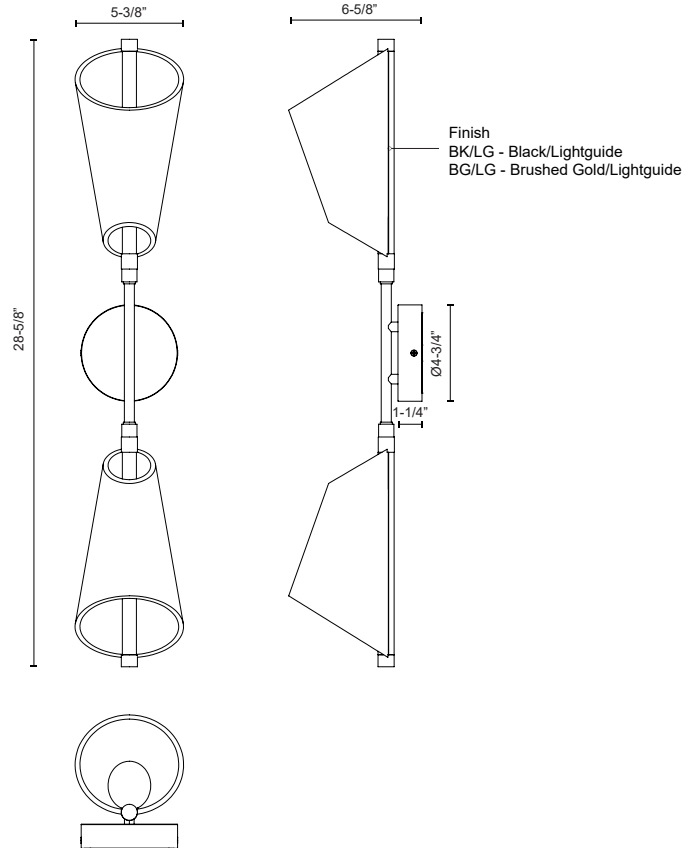

MULBERRY WS62629

WALL

PROJECT

SPECIFICATION DETAILS

Fixture Dimensions	W5-3/8" x H28-5/8" x E6-5/8"
Light Source	LED with DC Driver
Wattage	27W
Total Lumens	2240lm
Delivered Lumens	BG/LG-1121lm; BK/LG-1200lm;
Voltage	120V
Color Temperature	3000K
CRI (Ra)	90CRI
Optional Color Temps	2700K - 5000K Available, Minimum Order Quantities Apply
LED Rated Life	50,000 hours
Dimming	100% - 10%, TRIAC or ELV Dimmer (Not Included)
Diffuser Details	Acrylic diffuser
Shade Details	Clear Acrylic Light Guide Shade
Location	Dry
Mounting Style	All Orientation; Wall;
CEC Title 24 JA8	Yes, JA8-2022
Canopy Dimensions	D4-3/4" x E1-1/4"
Paint Finish	BG01; BK02;

* For custom options, consult factory for details.

* For warranty information, please visit www.kuzcolighting.com/warranty

DESCRIPTION

Classic shapes take new form in the stunning new Mulberry collection. Minimal, modern forged bodies and striking edge lit shades make up this one-of-a-kind collection. Each shade of the Mulberry is crafted with clear etched acrylic, creating the modern glow seen throughout the pieces of this collection. Available in both Brushed Gold or Matte Black accents.

KUZCO

CANADA: 19054 28TH AVENUE - SURREY, BC V3Z 6M3
USA: 3035 E. LONE MOUNTAIN ROAD - LAS VEGAS, NV 89081

WWW.KUZCOLIGHTING.COM

© 2022 KUZCO LIGHTING. ALL RIGHTS RESERVED.

COMMENT