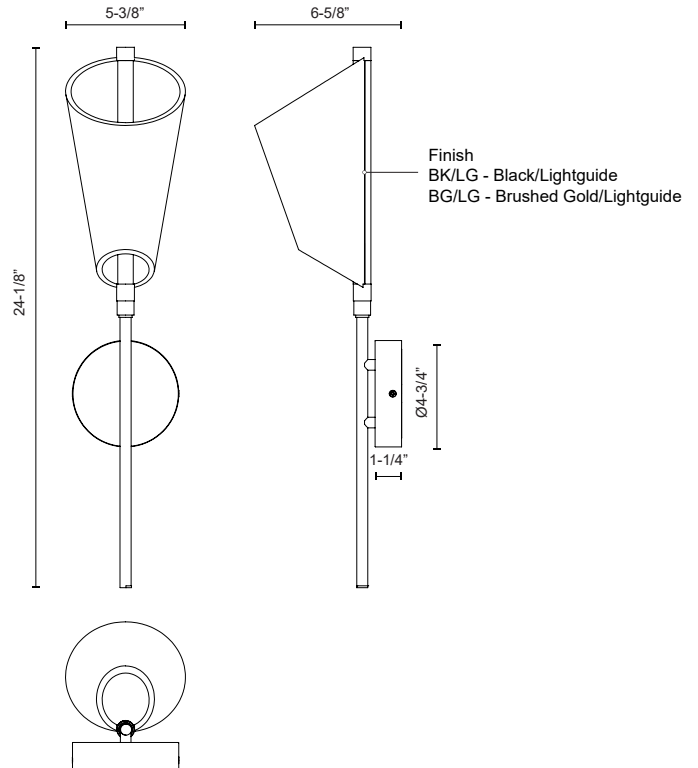

MULBERRY WS62524

WALL

PROJECT

WS62524-BK/LG
Black/Light Guide

WS62524-BG/LG
Brushed Gold/Light Guide

SPECIFICATION DETAILS

Fixture Dimensions	W5-3/8" x H24-1/8" x E6-5/8"
Light Source	LED with DC Driver
Wattage	17W
Total Lumens	1120lm
Delivered Lumens	BG/LG-654lm; BK/LG-700lm;
Voltage	120V
Color Temperature	3000K
CRI (Ra)	90CRI
Optional Color Temps	2700K - 5000K Available, Minimum Order Quantities Apply
LED Rated Life	50,000 hours
Dimming	100% - 10%, TRIAC or ELV Dimmer (Not Included)
Diffuser Details	Acrylic diffuser
Shade Details	Clear Acrylic Light Guide Shade
Location	Dry
Mounting Style	All Orientation; Wall;
CEC Title 24 JA8	Yes, JA8-2022
Canopy Dimensions	D4-3/4" x E1-1/4"
Paint Finish	BG01; BK02;

* For custom options, consult factory for details.

* For warranty information, please visit www.kuzcolighting.com/warranty

DESCRIPTION

Classic shapes take new form in the stunning new Mulberry collection. Minimal, modern forged bodies and striking edge lit shades make up this one-of-a-kind collection. Each shade of the Mulberry is crafted with clear etched acrylic, creating the modern glow seen throughout the pieces of this collection. Available in both Brushed Gold or Matte Black accents.