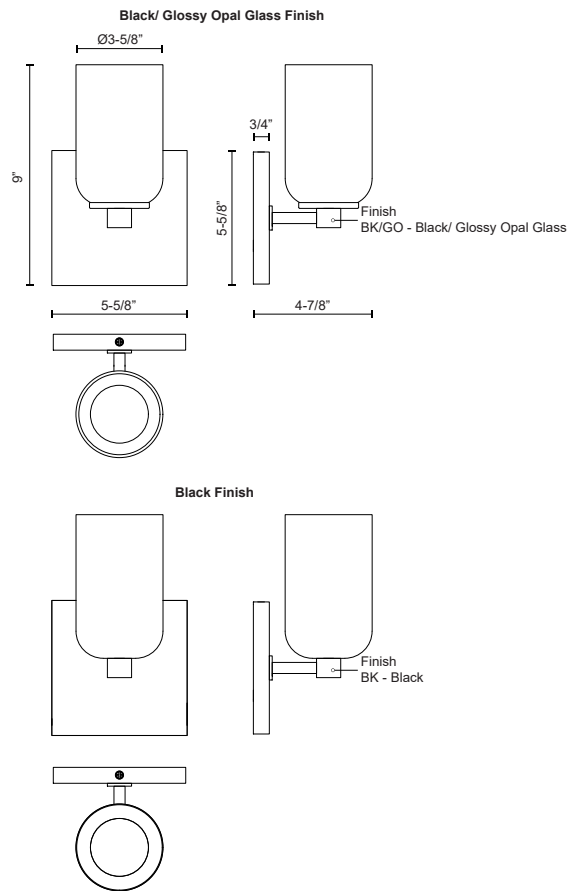

WS57704-BK/GO
Black/Glossy Opal
Glass

WS57704-BK
Black

SPECIFICATION DETAILS

Fixture Dimensions	W3-5/8" x H9" x E4-7/8"
Height from center	6-1/4"
Lamp Type	Incandescent, A19, Medium Base
Wattage	1 x 40W
Voltage	120V
Shade Details	Steel Shade
Glass Details	Opal Glass
Location	Damp
Bulbs Included	No
Illumination Direction	BK-Up; BK/GO-Omni-directional;
Mounting Style	Wall Mount, All Orientation
Canopy Dimensions	W5-5/8" x H5-5/8" x E3/4"
Material	Steel; Steel + Glass;
Paint Finish	BK02; WH01;

* For custom options, consult factory for details.
* For warranty information, please visit www.kuzcolighting.com/warranty

DESCRIPTION

Meet Nola, where modern design meets accessibility in a stunning array of fixtures. This versatile family boasts a sleek, socket-based design, marrying the elegance of domed metal or Glossy Opal glass cylindrical shades with the allure of exposed bulbs. Nola's simple, timeless shapes effortlessly elevate any space, from a gracefully balanced chandelier to a single, focused downlight. Whether you're looking to make a statement or create an inviting ambiance, Nola offers the perfect blend of style and functionality.

- Simple, classic shape
- Matte Black Finish
- Matte Black Metal or Glossy Opal Glass shades
- Recommended bulb A19, Medium Base

COMMENT