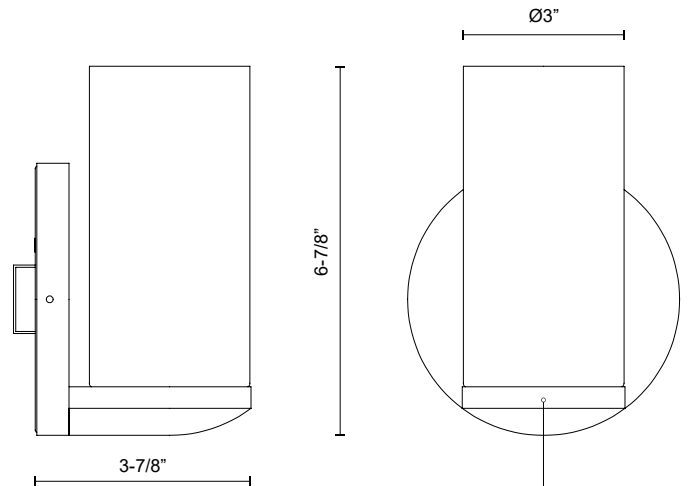

BIRCH WS53505

WALL

PROJECT

SPECIFICATION DETAILS

Fixture Dimensions	W3" x H6-7/8" x E3-7/8"
Light Source	DC LED WITH DRIVER
Wattage	11W
Total Lumens	935lm
Delivered Lumens	775lm*
Voltage	120V
Color Temperature	3000K
CRI (Ra)	90CRI
Optional Color Temps	2700K - 5000K Available, Minimum Order Quantities Apply
LED Rated Life	50,000 hours
Dimming	100% - 10%, TRIAC or ELV Dimmer (Not Included)
Diffuser Details	White Diffuser (interior)
Glass Details	Clear Glass (exterior)
ADA Compliant	Yes
Location	Damp
Illumination Direction	Up or Down
Mounting Style	Up or Down
CEC Title 24 JA8	Yes, JA8-2022
Canopy Dimensions	D5" x H5/8"
Paint Finish	BG02; BK02;

* For custom options, consult factory for details.

* For warranty information, please visit www.kuzcolighting.com/warranty

DESCRIPTION

If warm candlelight is what you're after, look no further than the Birch Collection. Clear glass cylinders with frosted glass diffusers give the distinguished look of soft, lit candles for a clean, romantic feel that plays well in various spaces. Available in Brushed Gold or Powder-Coated Black

Finish
BG/CL - Brushed Gold/Clear Glass
BK/CL - Black/Clear Glass

KUZCO

CANADA: 19054 28TH AVENUE - SURREY, BC V3Z 6M3

USA: 3035 E. LONE MOUNTAIN ROAD - LAS VEGAS, NV 89081

WWW.KUZCOLIGHTING.COM

© 2023 KUZCO LIGHTING. ALL RIGHTS RESERVED.

COMMENT