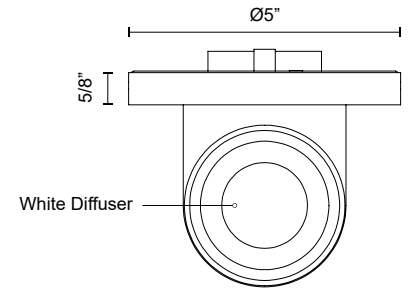

BIRCH WS53505

WALL

PROJECT

SPECIFICATION DETAILS

Fixture Dimensions	W3" x H6-7/8" x E3-7/8"
Light Source	DC LED WITH DRIVER
Wattage	11W
Total Lumens	935lm
Delivered Lumens	775lm*
Voltage	120V
Color Temperature	3000K
CRI (Ra)	90CRI
Optional Color Temps	2700K - 5000K Available, Minimum Order Quantities Apply
LED Rated Life	50,000 hours
Dimming	100% - 10%, TRIAC or ELV Dimmer (Not Included)
Diffuser Details	White Diffuser (interior)
Glass Details	Clear Glass (exterior)
ADA Compliant	Yes
Location	Damp
Illumination Direction	Up or Down
Mounting Style	Up or Down
CEC Title 24 JA8	Yes, JA8-2022
Canopy Dimensions	D5" x H5/8"
Paint Finish	BG02; BK02;

* For custom options, consult factory for details.

* For warranty information, please visit www.kuzcolighting.com/warranty

DESCRIPTION

If warm candlelight is what you're after, look no further than the Birch Collection. Clear glass cylinders with frosted glass diffusers give the distinguished look of soft, lit candles for a clean, romantic feel that plays well in various spaces. Available in Brushed Gold or Powder-Coated Black

Finish
BG/CL - Brushed Gold/Clear Glass
BK/CL - Black/Clear Glass

KUZCO

CANADA: 19054 28TH AVENUE - SURREY, BC V3Z 6M3

USA: 3035 E. LONE MOUNTAIN ROAD - LAS VEGAS, NV 89081

WWW.KUZCOLIGHTING.COM

© 2023 KUZCO LIGHTING. ALL RIGHTS RESERVED.

COMMENT