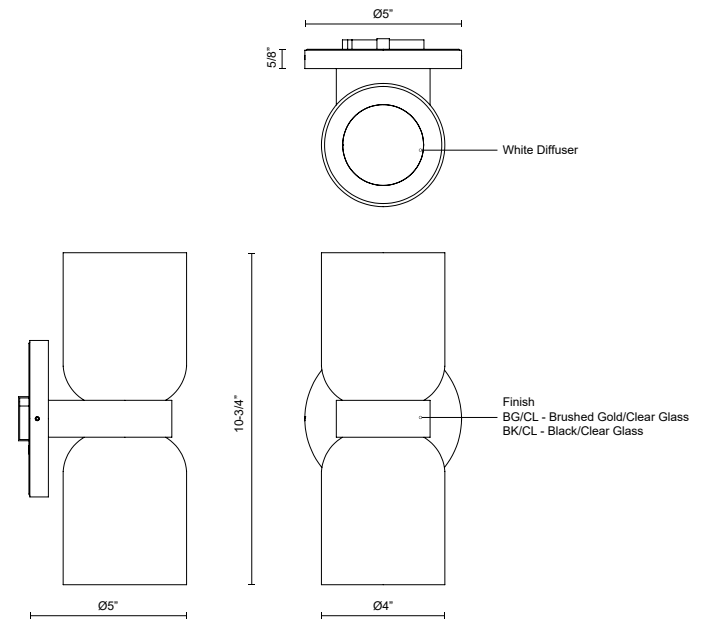

CEDAR WS52511

WALL

PROJECT

WS52511-BG/CL
Brushed Gold/Clear

WS52511-BK/CL
Black/Clear

SPECIFICATION DETAILS

Fixture Dimensions	W4" x H10-3/4" x E5"
Light Source	DC LED WITH DRIVER
Wattage	15W
Total Lumens	1275lm
Delivered Lumens	945lm*
Voltage	120V
Color Temperature	3000K
CRI (Ra)	90CRI
Optional Color Temps	2700K - 5000K Available, Minimum Order Quantities Apply
LED Rated Life	50,000 hours
Dimming	100% - 10%, TRIAC or ELV Dimmer (Not Included)
Diffuser Details	White Diffuser (interior)
Glass Details	Clear Glass (exterior)
Location	Damp
Illumination Direction	Up/Down
Mounting Style	Up or Down
CEC Title 24 JA8	Yes, JA8-2022
Canopy Dimensions	D5" x H5/8"
Paint Finish	BG02; BK02;

* For custom options, consult factory for details.

* For warranty information, please visit www.kuzcolighting.com/warranty

DESCRIPTION

The charming Cedar Collection is filled with whimsical frosted glass diffusers resting inside clear glass shades. This versatile family includes a variety of different mounting options that can be mounted up, down, horizontally, or vertically. The metal base details offer a nice rigidity that complements the soft curves found on the rest of the piece and are available in two finishes.