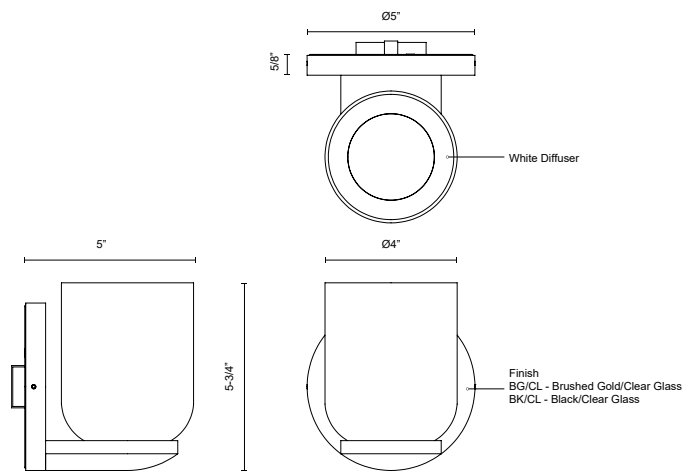

CEDAR WS52505

WALL

PROJECT

SPECIFICATION DETAILS

Fixture Dimensions	W4" x H5-3/4" x E5"
Light Source	DC LED WITH DRIVER
Wattage	11W
Total Lumens	935lm
Delivered Lumens	710lm*
Voltage	120V
Color Temperature	3000K
CRI (Ra)	90CRI
Optional Color Temps	2700K - 5000K Available, Minimum Order Quantities Apply
LED Rated Life	50,000 hours
Dimming	100% - 10%, TRIAC or ELV Dimmer (Not Included)
Diffuser Details	White Diffuser (interior)
Glass Details	Clear Glass (exterior)
Location	Damp
Illumination Direction	Up or Down
Mounting Style	Up or Down
CEC Title 24 JA8	Yes, JA8-2022
Canopy Dimensions	D5" x H5/8"
Paint Finish	BG02; BK02;

* For custom options, consult factory for details.

* For warranty information, please visit www.kuzcolighting.com/warranty

DESCRIPTION

The charming Cedar Collection is filled with whimsical frosted glass diffusers resting inside clear glass shades. This versatile family includes a variety of different mounting options that can be mounted up, down, horizontally, or vertically. The metal base details offer a nice rigidity that complements the soft curves found on the rest of the piece and are available in two finishes.

KUZCO

CANADA: 19054 28TH AVENUE - SURREY, BC V3Z 6M3

USA: 3035 E. LONE MOUNTAIN ROAD - LAS VEGAS, NV 89081

WWW.KUZCOLIGHTING.COM

© 2023 KUZCO LIGHTING. ALL RIGHTS RESERVED.

COMMENT