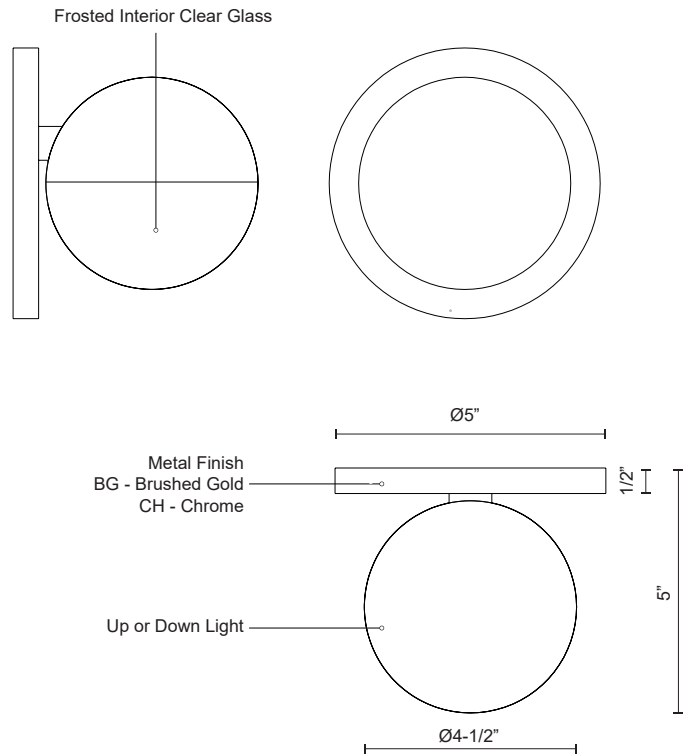

PLUTO WS47305

WALL

PROJECT

WS47305-BG
Brushed Gold

WS47305-CH
Chrome

SPECIFICATION DETAILS

Fixture Dimensions	D4-1/2" x E5"
Light Source	AC LED Module
Wattage	6W
Total Lumens	400lm
Delivered Lumens	CH-270lm
Voltage	120V
Color Temperature	3000K
CRI (Ra)	90CRI
Optional Color Temps	2700K - 5000K Available, Minimum Order Quantities Apply
LED Rated Life	50,000 hours
Dimming	100% - 10%, ELV Dimmer (Not Included)
Glass Details	Frosted Interior Clear Glass
Location	Dry
Mounting Style	All Orientation; Wall;
CEC Title 24 JA8	Yes, JA8-2022
Canopy Dimensions	D5" x E1/2"
Paint Finish	BG01; CH01;

* For custom options, consult factory for details.

* For warranty information, please visit www.kuzcolighting.com/warranty

DESCRIPTION

A timeless spherical geometry is inherent to the Pluto pendant. A split line at the globe equator separates complementary plated LED housing from translucent acrylic diffuser. The multiple color options make the fixture a perfect furnishing accent or, in multiples, a focal point.