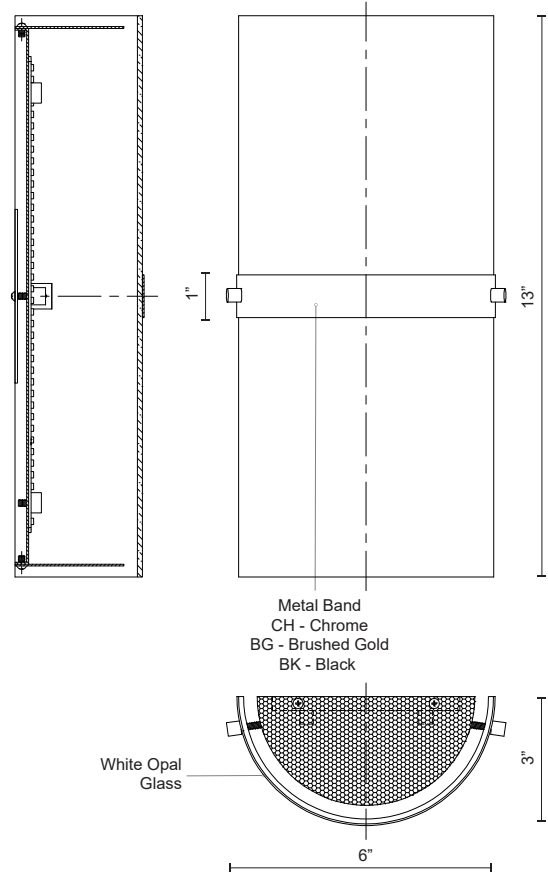

HARROW WS3413

WALL

PROJECT

WS3413-BG
Brushed Gold

WS3413-BK
Black

WS3413-CH
Chrome

SPECIFICATION DETAILS

| | |
|------------------------------|---|
| Fixture Dimensions | W6" x H13" x E3" |
| Light Source | AC LED Module |
| Wattage | 16W |
| Total Lumens | 1200lm |
| Delivered Lumens | CH-866lm |
| Voltage | 120V |
| Color Temperature | 3000K |
| CRI (Ra) | 90CRI |
| Optional Color Temps | 2700K - 5000K Available, Minimum Order Quantities Apply |
| LED Rated Life | 50,000 hours |
| Dimming | 100% - 10%, ELV Dimmer (Not Included) |
| Glass Details | Opal Glass |
| ADA Compliant | Yes |
| Location | Dry |
| Mounting Style | All Orientation; Wall; |
| CEC Title 24 JA8 | Yes, JA8-2022 |
| Energy Star Certified | Energy Star Compliant |
| Paint Finish | BG01; BK01; CH01; |

* For custom options, consult factory for details.

* For warranty information, please visit www.kuzcolighting.com/warranty

DESCRIPTION

Single LED wall sconce with half cylinder shaped white opal glass and chrome, brushed gold, or black band detail. Equipped with our powerful 120V AC LED technology,