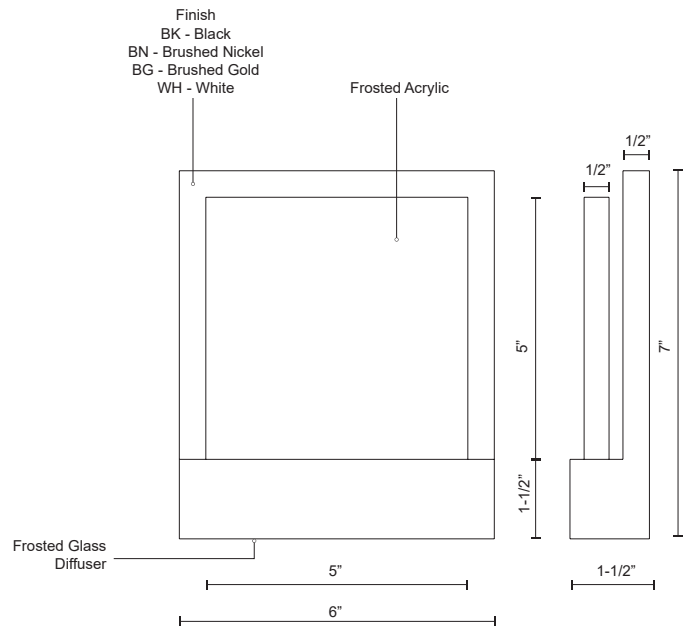

Fixture Dimensions	W6" x H7" x E1-1/2"
Light Source	AC LED Module
Wattage	7W
Total Lumens	495lm
Delivered Lumens	BK-275lm
Voltage	120V
Color Temperature	3000K
CRI (Ra)	90CRI
Optional Color Temps	2700K - 5000K Available, Minimum Order Quantities Apply
LED Rated Life	50,000 hours
Dimming	100% - 10%, ELV Dimmer (Not Included)
Glass Details	Frosted Glass
ADA Compliant	Yes
Location	Dry
Illumination Direction	Up and Down
Mounting Style	All Orientation; Wall;
Paint Finish	BG01; BK02; BN02; WH02;

* For custom options, consult factory for details.

* For warranty information, please visit www.kuzcolighting.com/warranty

DESCRIPTION

Implementing an edge-lit LED optical assembly results in a singular plane of diffusive glowing luminance. The GUIDE interior wall lamp obscures the radiant source within a precision-machined aluminum body. Slightly offset from the wall the orthogonal reductive fixture provides an optimal architectural accent. Custom patterns or text may replace the uniform translucence of the light guide.