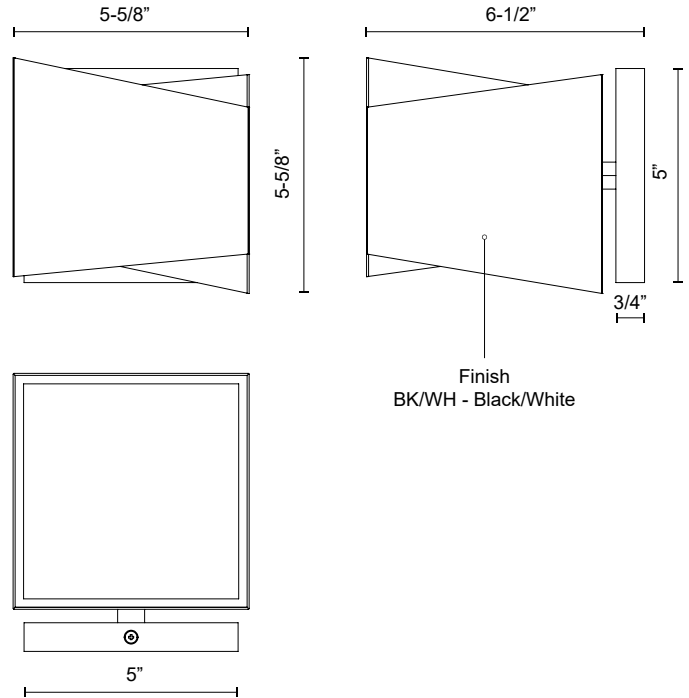

CUBIX WS31205

WALL

PROJECT

SPECIFICATION DETAILS

Fixture Dimensions	W5-5/8" x H5-5/8" x E6-1/2"
Light Source	AC LED Module
Wattage	11W
Total Lumens	850lm
Delivered Lumens	490lm*
Voltage	120V
Color Temperature	3000K
CRI (Ra)	90CRI
Optional Color Temps	2700K - 5000K Available, Minimum Order Quantities Apply
LED Rated Life	50,000 hours
Dimming	100% - 10%, ELV Dimmer (Not Included)
Diffuser Details	White Acrylic
Location	Dry
Illumination Direction	Up/Down
Mounting Style	Up or Down
CEC Title 24 JA8	Yes, JA8-2022
Canopy Dimensions	W5" x H5" x E3/4"
Paint Finish	BK02; WH01;

* For custom options, consult factory for details.

* For warranty information, please visit www.kuzcolighting.com/warranty

DESCRIPTION

The Cubix Collection is a playful take on the geometric patterns of origami. These fixtures are a luxe duotone finish of black and white that allows for easy integration into most color schemes and styles. The frosted acrylic diffuser provides softened direct lighting that's wonderful for bathrooms and kitchens.

KUZCO

CANADA: 19054 28TH AVENUE - SURREY, BC V3Z 6M3

USA: 3035 E. LONE MOUNTAIN ROAD - LAS VEGAS, NV 89081

WWW.KUZCOLIGHTING.COM

© 2023 KUZCO LIGHTING. ALL RIGHTS RESERVED.

COMMENT