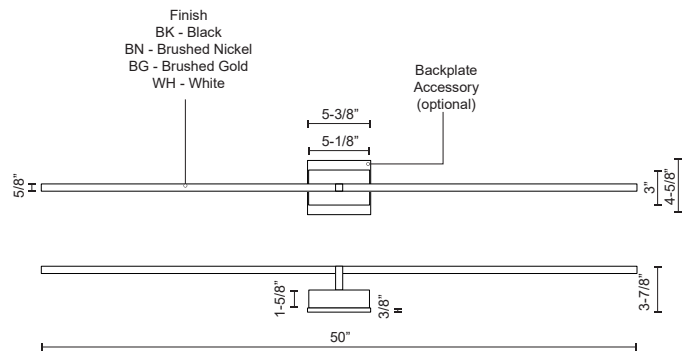

PANDORA WS25350

WALL

PROJECT

WS25350-BG
Brushed Gold

WS25350-BN
Brushed Nickel

WS25350-BK
Black

WS25350-WH
White

SPECIFICATION DETAILS

Fixture Dimensions	W50" x H4-5/8" x E3-7/8"
Light Source	LED with DC Driver
Wattage	41W
Total Lumens	2980lm
Delivered Lumens	BG-1746lm; BK-1628lm; BN-2057lm; WH-2187lm;
Voltage	120V
Color Temperature	3000K
CRI (Ra)	90CRI
Optional Color Temps	2700K - 5000K Available, Minimum Order Quantities Apply
LED Rated Life	50,000 hours
Dimming	100% - 10%, TRIAC or ELV Dimmer (Not Included)
Diffuser Details	White Acrylic Diffuser
ADA Compliant	Yes
Location	Dry
Illumination Direction	Fontlight Illumination
Mounting Style	All Orientation; Wall;
CEC Title 24 JA8	Yes, JA8-2022
Canopy Dimensions	W5-3/8" x H4-5/8" x E3/8"
Paint Finish	BG01; BK02; BN02; WH02;

* For custom options, consult factory for details.

* For warranty information, please visit www.kuzcolighting.com/warranty

DESCRIPTION

Dual square profile linear aluminum arms with rectangular wall mount. Inset opal polymeric diffusers. Finely textured plate or powder-coated finish. Wall emitting lights with rotational adjustment.