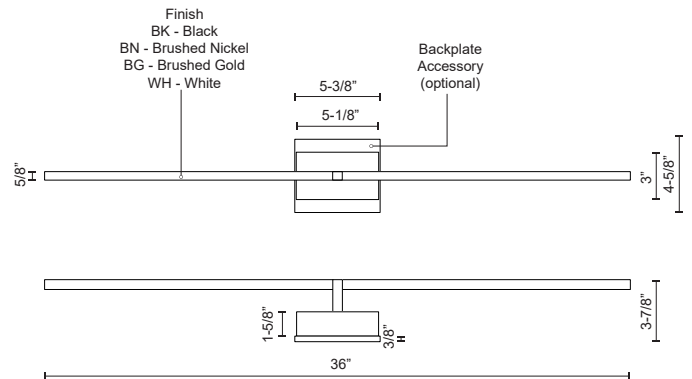

PANDORA WS25336

WALL

PROJECT

WS25336-BG
Brushed Gold

WS25336-BK
Black

WS25336-BN
Brushed Nickel

WS25336-WH
White

SPECIFICATION DETAILS

Fixture Dimensions	W36" x H4-5/8" x E3-7/8"
Light Source	LED with DC Driver
Wattage	26W
Total Lumens	2290lm
Delivered Lumens	BK-650lm*; BN-1150lm*; WH-1330lm*;
Voltage	120V
Color Temperature	3000K
CRI (Ra)	90CRI
Optional Color Temps	2700K - 5000K Available, Minimum Order Quantities Apply
LED Rated Life	50,000 hours
Dimming	100% - 10%, TRIAC or ELV Dimmer (Not Included)
Diffuser Details	White Acrylic Diffuser
ADA Compliant	Yes
Location	Dry
Illumination Direction	Fontlight Illumination
Mounting Style	All Orientation; Wall;
CEC Title 24 JA8	Yes, JA8-2022
Canopy Dimensions	W5-3/8" x H4-5/8" x E3/8"
Paint Finish	BG01; BK02; BN02; WH02;

* For custom options, consult factory for details.

* For warranty information, please visit www.kuzcolighting.com/warranty

DESCRIPTION

Dual square profile linear aluminum arms with rectangular wall mount. Inset opal polymeric diffusers. Finely textured plate or powder-coated finish. Wall emitting lights with rotational adjustment.