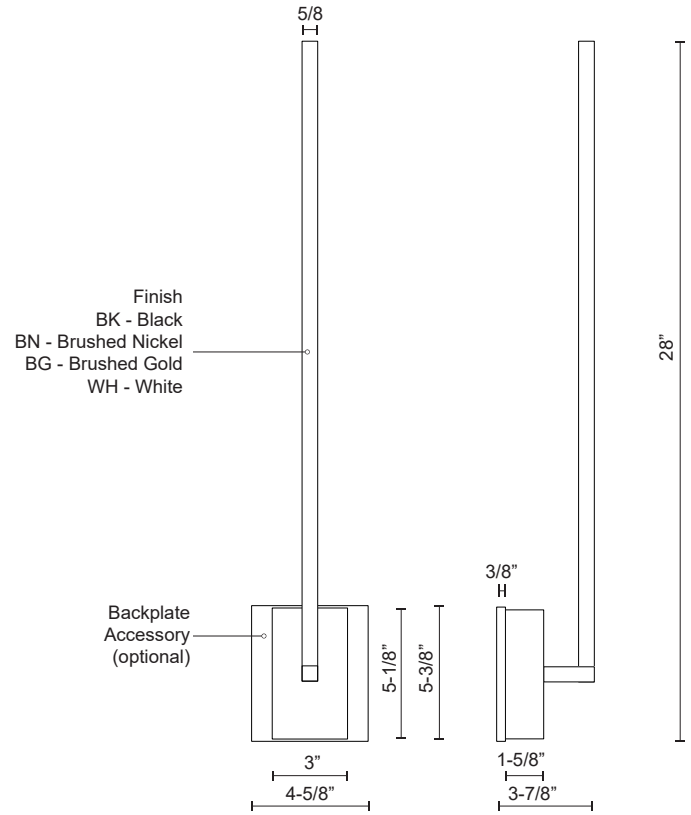

PANDORA WS25125

WALL

PROJECT

WS25125-BN
Brushed Nickel

WS25125-BG
Brushed Gold

WS25125-WH
White

WS25125-BK
Black

SPECIFICATION DETAILS

Fixture Dimensions	W4-5/8" x H28" x E3-7/8"
Light Source	LED with DC Driver
Wattage	20W
Total Lumens	1440lm
Delivered Lumens	BK-400lm*; BN-705lm*; WH-867lm;
Voltage	120V
Color Temperature	3000K
CRI (Ra)	90CRI
Optional Color Temps	2700K - 5000K Available, Minimum Order Quantities Apply
LED Rated Life	50,000 hours
Dimming	100% - 10%, TRIAC or ELV Dimmer (Not Included)
Diffuser Details	White Acrylic Diffuser
ADA Compliant	Yes
Location	Dry
Illumination Direction	Fontlight Illumination
Mounting Style	All Orientation; Wall;
Energy Star Certified	Energy Star Compliant - BK, BN, WH
Canopy Dimensions	W4-5/8" x H5-3/8" x E3/8"
CEC Title 24 JA8	Yes, JA8-2022
Paint Finish	BG01; BK02; BN02; WH02;

* For custom options, consult factory for details.

* For warranty information, please visit www.kuzcolighting.com/warranty

DESCRIPTION

Square profile linear aluminum with rectangular wall mount. Inset opal polymeric diffuser. Finely textured plate or powder-coated finish. Wall emitting light with rotational adjustment.